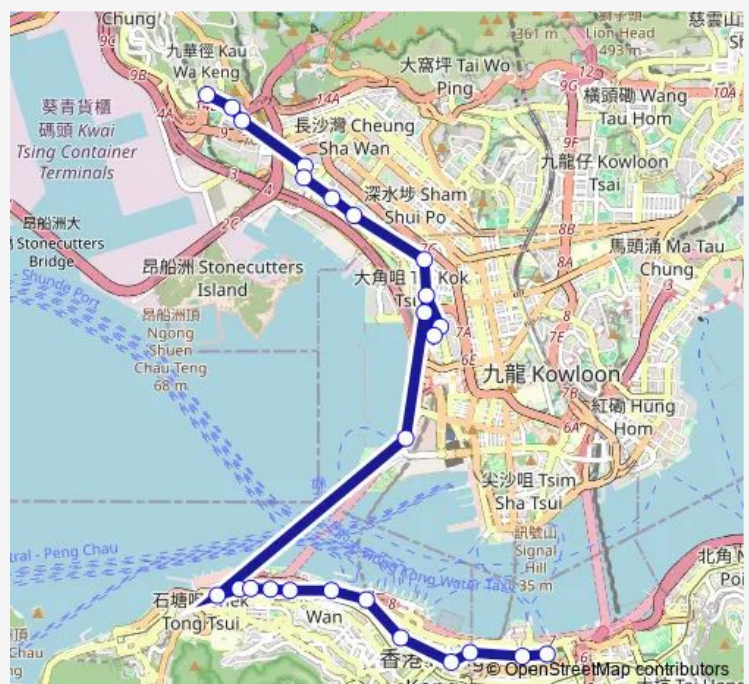

Route schedule

[Kmb+Ctb] LAI CHI KOK BUS Terminus/
Lai CHI Kok[[Kmb] LAI CHI KOK BUS Terminus — [Kmb+Ctb] WAN Chai Training Pool/
Wan Chai Swimming Pool, Harbour Road[[Kmb] WAN Chai Training Pool

Monday 07:50-08:06

Tuesday 07:50-08:06

Wednesday 07:50-08:06

Thursday 07:50-08:06

Friday 07:50-08:06

Saturday —

Sunday —

Route info

Direction: [Kmb+Ctb] LAI CHI KOK BUS Terminus/
Lai CHI Kok[[Kmb] LAI CHI KOK BUS Terminus

Stops: 25

Trip Duration: 1 hour 2 min

[Ctb] Central Park, Cherry Street|[Kmb+Ctb] Central Park/
Central Park, Cherry Street|[Kmb] Central Park

[Ctb] Western Harbour Crossing BUS-BUS Interchange|[Kmb+Ctb] Western Harbour Tunnel BBI/
Western Harbour Crossing BUS-BUS Interchange|[Kmb] Western Harbour Tunnel Bbi