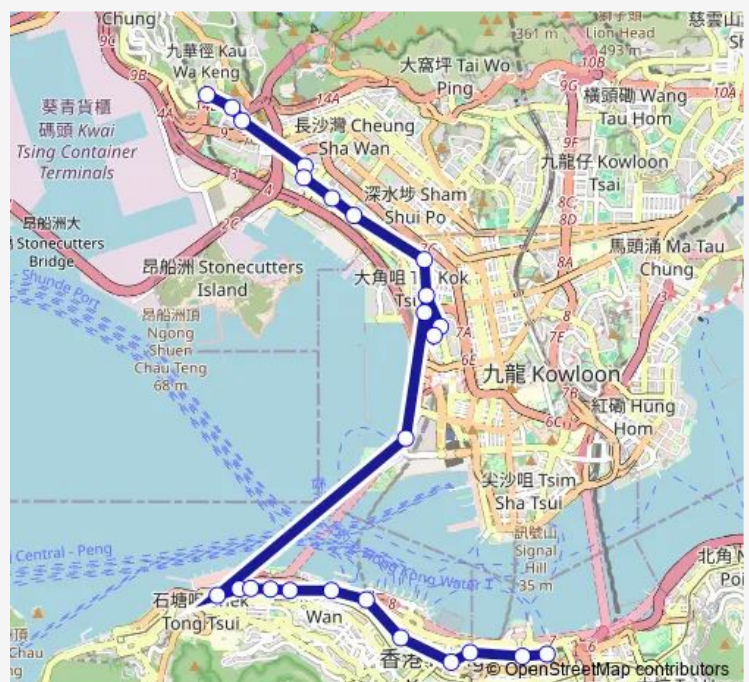

### Route schedule

[Kmb+Ctb] LAI CHI KOK BUS Terminus/<Br>Lai CHI Kok[[Kmb] LAI CHI KOK BUS Terminus — [Kmb+Ctb] WAN Chai Training Pool/<Br>Wan Chai Swimming Pool, Harbour Road[[Kmb] WAN Chai Training Pool

### Route info

Direction: [Kmb+Ctb] LAI CHI KOK BUS Terminus/<Br>Lai CHI Kok[[Kmb] LAI CHI KOK BUS Terminus

Stops: 25

Trip Duration: 1 hour 7 min

[Ctb] Central Park, Cherry Street|[Kmb+Ctb] Central Park/<Br>Central Park, Cherry Street|[Kmb] Central Park