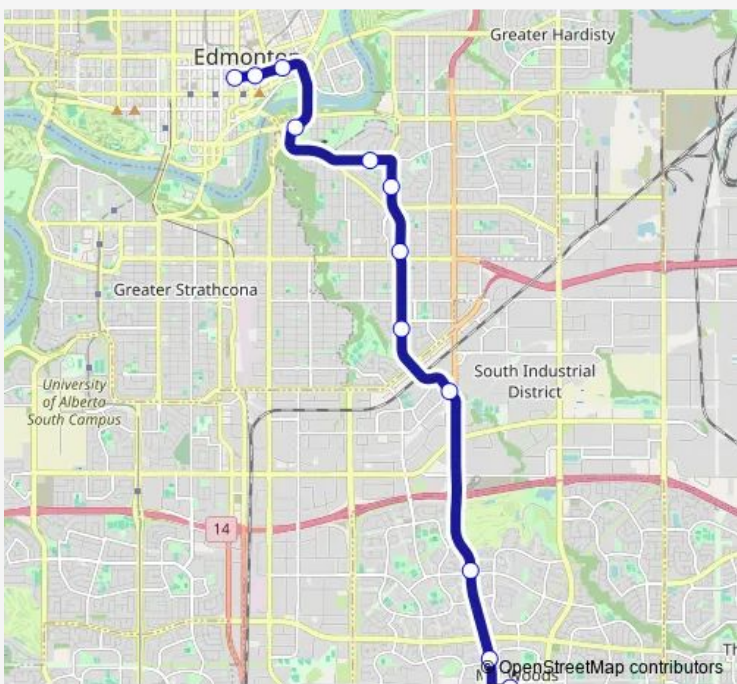

Tram Valley LRT Valley Line

[Go to website](#)

Direction
 102 Street Stop — Mill Woods Stop
 12 stops
[Open route schedule](#)

- 102 Street Stop
- Churchill Stop
- Quarters Stop
- Muttart Stop
- Strathearn Stop
- Holyrood Stop
- Bonnie Doon Stop
- Avonmore Stop
- Davies Station
- Millbourne/Woodvale Stop
- Grey Nuns Stop
- Mill Woods Stop

Route info
 Direction: 102 Street Stop
 Stops: 12
 Trip Duration: 0 hour 29 min

Direction

Mill Woods Stop — 102 Street Stop

12 stops

[Open route schedule](#)

Mill Woods Stop

Grey Nuns Stop

Millbourne/Woodvale Stop

Davies Station

Avonmore Stop

Bonnie Doon Stop

Holyrood Stop

Strathearn Stop

Muttart Stop

Quarters Stop

Churchill Stop

Route info

Direction: Mill Woods Stop

Stops: 12

Trip Duration: 0 hour 30 min

Valley Tram time schedules and route maps are available in an offline PDF at busmaps.com. Use the busmaps.com website to see live bus times, train schedule or subway schedule, and step-by-step directions for all public transit in Edmonton