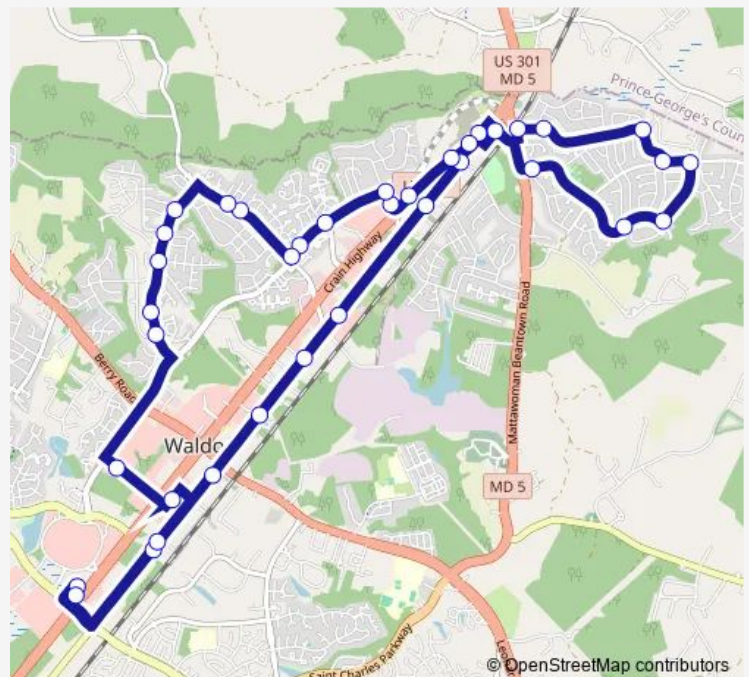

Direction

301 Park & Ride Transfer Point — Waldorf Transfer Point

37 stops

[Open route schedule](#)

301 Park & Ride Transfer Point

Cambridge

Food Lion on Old Washington Rd

Old Washington Rd & Oak Manor Dr

Rt 301 S & Gillespie Cir

Route schedule

301 Park & Ride Transfer Point — Waldorf Transfer Point

Monday 07:00-22:00

Tuesday 07:00-22:00

Wednesday 07:00-22:00

Thursday 07:00-22:00

Friday 07:00-22:00

Saturday 07:00-22:00

Sunday —

Route info

Direction: 301 Park & Ride Transfer Point

Stops: 37

Trip Duration: 0 hour 42 min

Rt 301 S & Pierce Rd

Pierce Rd & Western Pkwy

Western Pkwy & Holly Tree

Western Pkwy & Tanglewood Dr

Western Pkwy & Acton Ln

Acton Ln & Tawney Dr

Acton Ln & Tred Avon Ct

Hamilton Rd & Flora Springs St

Hamilton Rd & Wildmeadows St

Hamilton Rd & Stoney Cover Dr