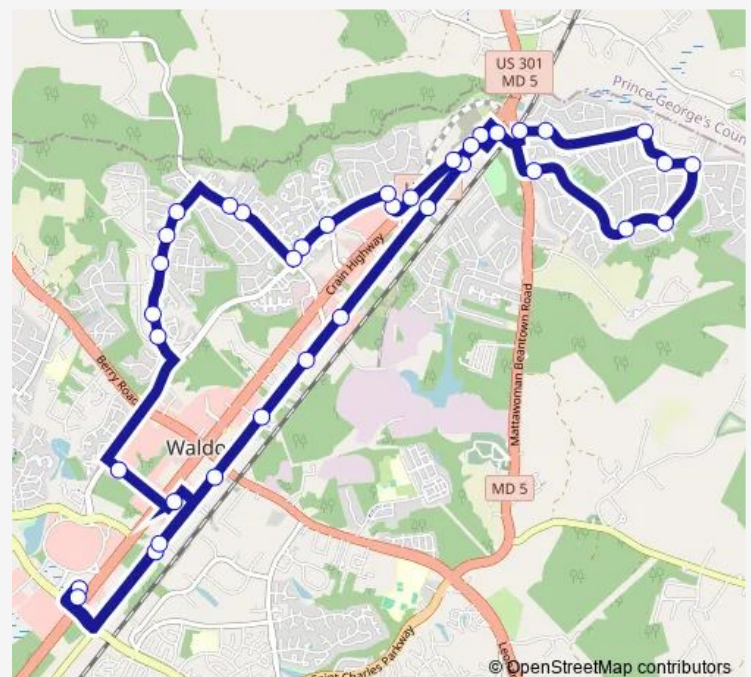

Rips on Rt 301 S

Rt 301 S (JSB Apartments)

Rt 301 S & Gillespie Cir

Route schedule

301 Park & Ride Transfer Point — Waldorf Transfer Point

Monday 07:00-22:00

Tuesday 07:00-22:00

Wednesday 07:00-22:00

Thursday 07:00-22:00

Friday 07:00-22:00

Saturday 07:00-22:00

Sunday —

Route info

Direction: 301 Park & Ride Transfer Point

Stops: 37

Trip Duration: 0 hour 42 min

■ Pinefield

BusMaps

Rt 301 S & Pierce Rd

Pierce Rd & Western Pkwy

Western Pkwy & Holly Tree

Western Pkwy & Tanglewood Dr

Western Pkwy & Acton Ln

Acton Ln & Tawney Dr

Acton Ln & Tred Avon Ct

Hamilton Rd & Flora Springs St

Hamilton Rd & Wildmeadows St

Hamilton Rd & Stoney Cover Dr

Hamilton Rd & Firethorne St

Hamilton Rd & Moran Dr

Western Pkwy & Plaza Way

Shoppers World