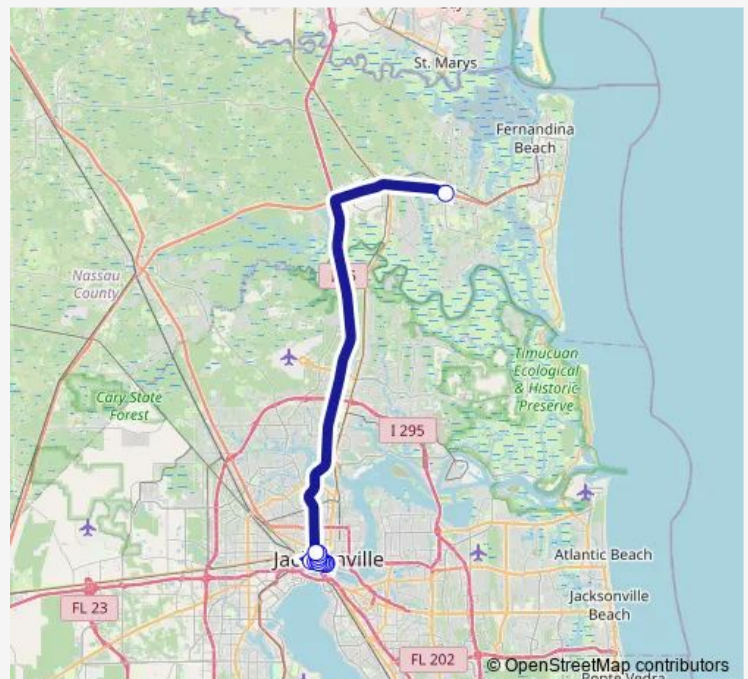

### Direction

Armsdale Rd. Pnr — Yulee Park & Ride (Lofton Square)

2 stops

[Open route schedule](#)

Armsdale Rd. Pnr

Yulee Park & Ride (Lofton Square)

### Route schedule

Armsdale Rd. Pnr — Yulee Park & Ride (Lofton Square)

Monday 06:10-06:40

Tuesday 06:10-06:40

Wednesday 06:10-06:40

Thursday 06:10-06:40

Friday 06:10-06:40

Saturday —

### Route info

Direction: Armsdale Rd. Pnr

Stops: 2

Trip Duration: 0 hour 30 min

Nassau — Nassau Express Select

**Direction**

Yulee Park &amp; Ride (Lofton Square) — Armsdale Rd. Pnr

2 stops

**Route info**

Direction: Yulee Park &amp; Ride (Lofton Square)

Stops: 2

Trip Duration: 0 hour 30 min

**Direction**

Yulee Park &amp; Ride (Lofton Square) — Jrtc Bay U

13 stops

[Open route schedule](#)