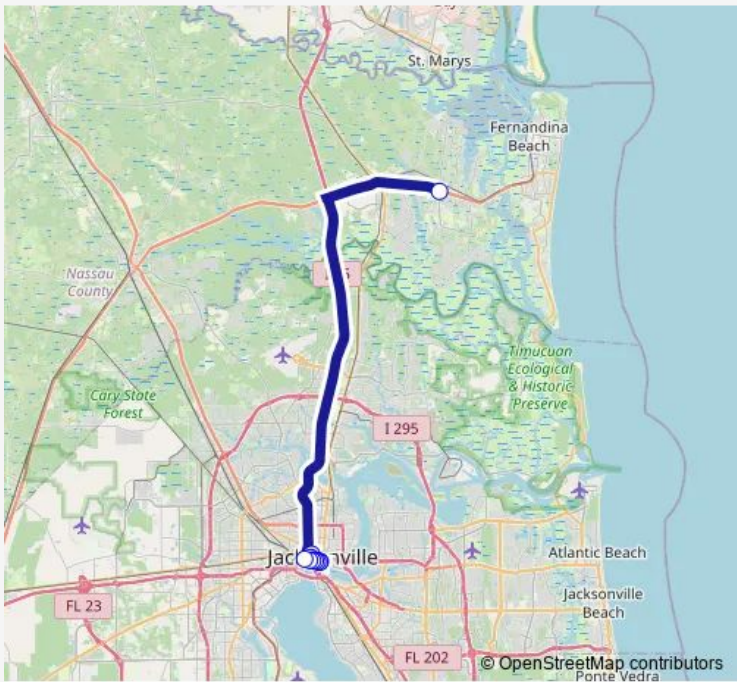

Bus Nassau Nassau Express Select

[Go to website](#)

Direction
 Jrtrc Bay U — Yulee Park & Ride (Lofton Square)
 15 stops
[Open route schedule](#)

- Jrtrc Bay U
- Forsyth St. & Jefferson St. ns eb
- Forsyth St + Clay St
- Forsyth St + Julia St
- Forsyth St + Laura St
- Forsyth St + Ocean St
- Bay St + Main St
- Bay St + Laura St
- Bay St + Julia St
- Bay St + Clay St
- Broad St + Monroe St
- Broad St + Ashley St
- State St + Jefferson St
- State St + Davis St
- Yulee Park & Ride (Lofton Square)

Route schedule
 Jrtrc Bay U — Yulee Park & Ride (Lofton Square)

Monday	16:45-18:15
Tuesday	16:45-18:15
Wednesday	16:45-18:15
Thursday	16:45-18:15
Friday	16:45-18:15
Saturday	—
Sunday	—

Route info
 Direction: Jrtrc Bay U
 Stops: 15
 Trip Duration: 0 hour 45 min

Nassau — Nassau Express Select **BusMaps**

Direction

Armsdale Rd. Pnr — Yulee Park & Ride (Lofton Square)

2 stops

[Open route schedule](#)

Armsdale Rd. Pnr

Yulee Park & Ride (Lofton Square)

Route schedule

Thursday 06:40-17:30

Friday 06:40-17:30

Saturday —

Sunday —

Route info

Direction: Yulee Park & Ride (Lofton Square)

Stops: 13

Trip Duration: 0 hour 40 min