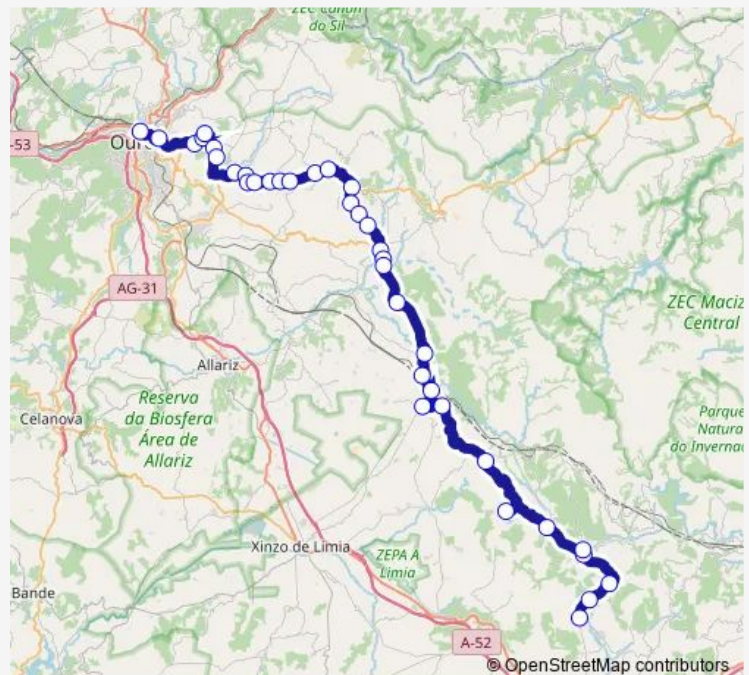

### Route schedule

Ourense E.I. — Arcucelos

Monday 17:30

Tuesday 17:30

Wednesday 17:30

Thursday 17:30

Friday 17:30

Saturday —

### Route info

Direction: Ourense E.I.

Stops: 37

Trip Duration: 1 hour 20 min

■ Xg602008 — Arcucelos-Ourense E.I. (por OU-536)

Vixueses

Foncuberta

OS Milagres

## Route info

Direction: Arucelos

Stops: 37

Trip Duration: 1 hour 20 min

Porta DO Sol

Santabaia

Casanova

O Roupeiro