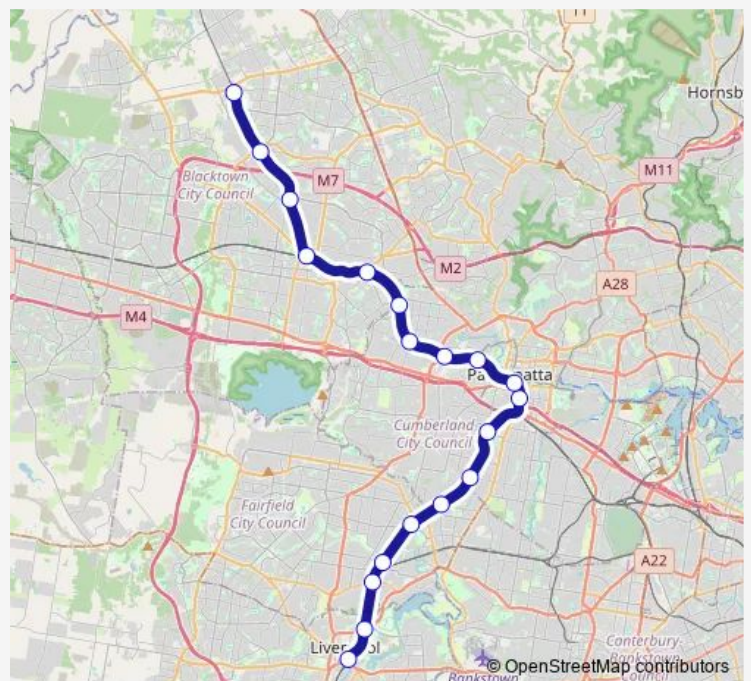

Monday 04:29-23:59

Tuesday 04:29-23:59

Wednesday 04:29-23:59

Thursday 04:29-23:59

Friday 04:29-23:59

Saturday —

Sunday 19:53

Route info

Direction: Leppington Station, Platform 4

Stops: 30

Trip Duration: 1 hour 35 min

T5 — T5 Cumberland Line

Quakers Hill Station, Platform 2

Schofields Station, Platform 2

Riverstone Station, Platform 2

Vineyard Station, Platform 1

Mulgrave Station, Platform 2

Windsor Station, Platform 1

Clarendon Station, Platform 2

East Richmond Station, Platform 1

Richmond Station, Platform 2

## Direction

Richmond Station, Platform 1 — Liverpool Station, Platform 3

26 stops

[Open route schedule](#)

Richmond Station, Platform 1

East Richmond Station, Platform 1

Clarendon Station, Platform 1

Windsor Station, Platform 1