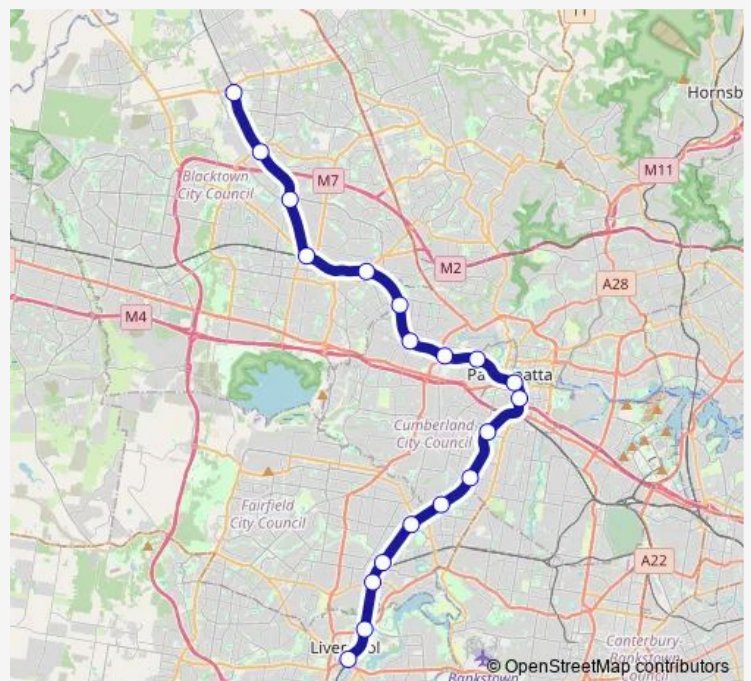

Pendle Hill Station, Platform 4

Toongabbie Station, Platform 4

Seven Hills Station, Platform 4

Blacktown Station, Platform 2

Marayong Station, Platform 2

Route schedule

Leppington Station, Platform 4 — Richmond Station, Platform 2

Monday 19:53

Tuesday —

Wednesday —

Thursday —

Friday —

Saturday —

Sunday 19:53

Route info

Direction: Leppington Station, Platform 4

Stops: 30

Trip Duration: 1 hour 38 min

T5 — T5 Cumberland Line

Quakers Hill Station, Platform 2

Schofields Station, Platform 2

Riverstone Station, Platform 2

Vineyard Station, Platform 1

Mulgrave Station, Platform 2

Windsor Station, Platform 1

Clarendon Station, Platform 2

East Richmond Station, Platform 1

Richmond Station, Platform 2

Direction

Leppington Station, Platform 3 — Schofields Station, Platform 1