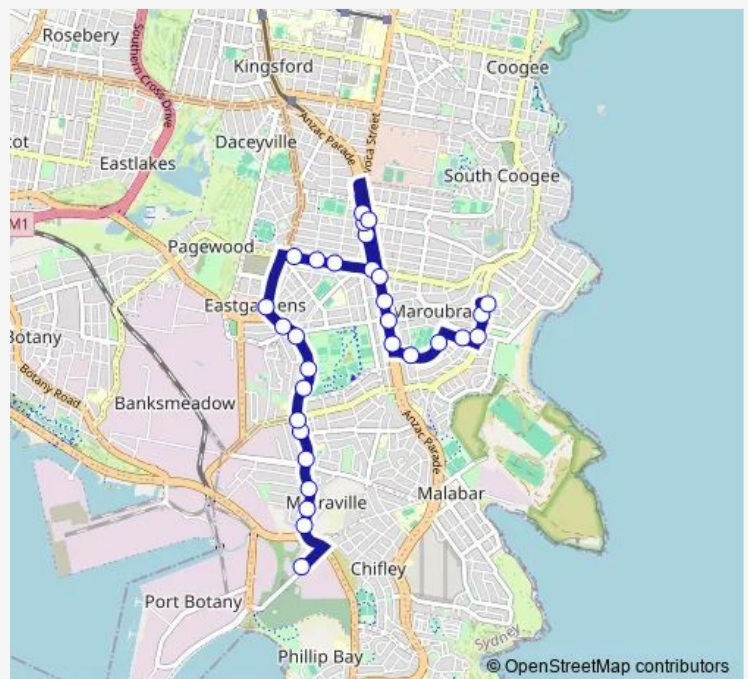

School Bus 739e Maroubra Junction to Maroubra Bay Public School

[Go to website](#)

**Direction**

Military Rd Before Bunnerong Rd — Maroubra Bay Public School, Duncan St

30 stops

[Open route schedule](#)

- Military Rd Before Bunnerong Rd
- Bunnerong Rd At Moorina Av
- Bunnerong Rd At Partannia Av
- Bunnerong Rd At Australia Av
- Bunnerong Rd After Perry St
- Bunnerong Rd Opp Daunt Av
- Bunnerong Rd Before Beauchamp Rd
- Bunnerong Rd At Devitt Pl
- Southpoint Shops, Bunnerong Rd
- Bunnerong Rd Opp Heffron Park
- Bunnerong Rd At Smith St
- Westfield Eastgardens, Bunnerong Rd, Stand A
- Maroubra Rd After Bunnerong Rd
- Maroubra Rd After Royal St
- Maroubra Rd At Hannan St
- Maroubra Rd At Anzac Pde
- Bowen Library, Anzac Pde
- Anzac Pde At Storey St
- Anzac Pde Before Runic Lane
- Maroubra Junction Public School, Anzac Pde

Route schedule

Military Rd Before Bunnerong Rd — Maroubra Bay Public School, Duncan St

Monday	08:24
Tuesday	08:24
Wednesday	08:24
Thursday	08:24
Friday	08:24
Saturday	—
Sunday	—

Route info

Direction: Military Rd Before Bunnerong Rd

Stops: 30

Trip Duration: 0 hour 30 min

739e — Maroubra Junction to Maroubra Bay Public School

Anzac Pde At Garden Lane

Anzac Pde At Byng St

Anzac Pde At Fitzgerald Av

Anzac Pde Before Minneapolis Cres

Minneapolis Cres Opp Chicago Av

Minneapolis Cres Opp Sims Lane

Yorktown Pde After New Orleans Cres

Malabar Rd At Fitzgerald Av

Malabar Rd After Mons Av

Maroubra Bay Public School, Duncan St

739e School Bus time schedules and route maps are available in an offline PDF at [busmaps.com](https://busmaps.com). Use the [busmaps.com](https://busmaps.com) website to see live bus times, train schedule or subway schedule, and step-by-step directions for all public transit in Sydney