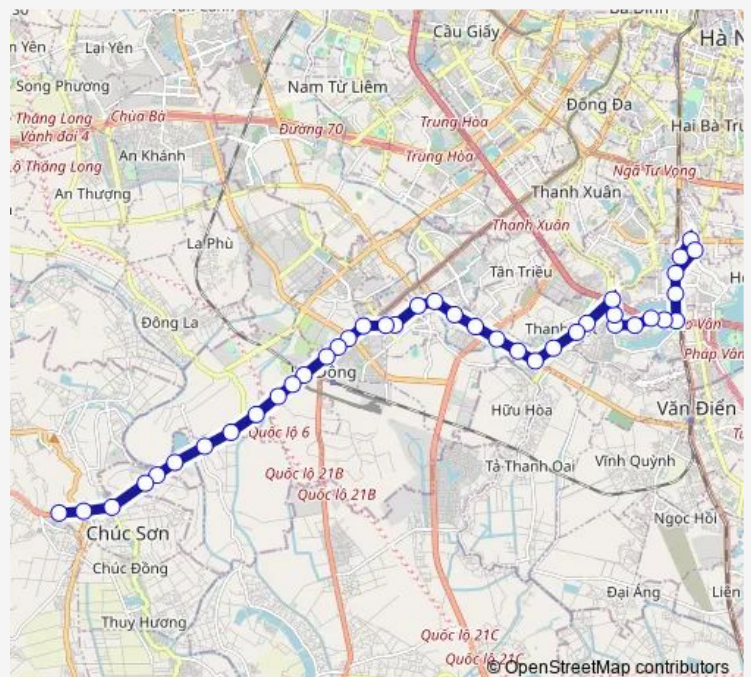

Stop_103_2_S57

Stop_103_2_S58

Stop_103_2_S59

Route schedule

Stop_06b_2_S27 — Stop_37_1_S40

Monday 06:30-19:38

Tuesday 06:30-19:38

Wednesday 06:30-19:38

Thursday 06:30-19:38

Friday 06:30-19:38

Saturday 06:30-19:38

Sunday 06:30-19:38

Route info

Direction: Stop_06b_2_S27

Stops: 40

Trip Duration: 1 hour 11 min

Route_37_1

BusMaps

STOP_62_2_S27

STOP_62_2_S28

STOP_62_2_S29

Stop_105_2_S35

Stop_21a_1_S26

Stop_21a_1_S27