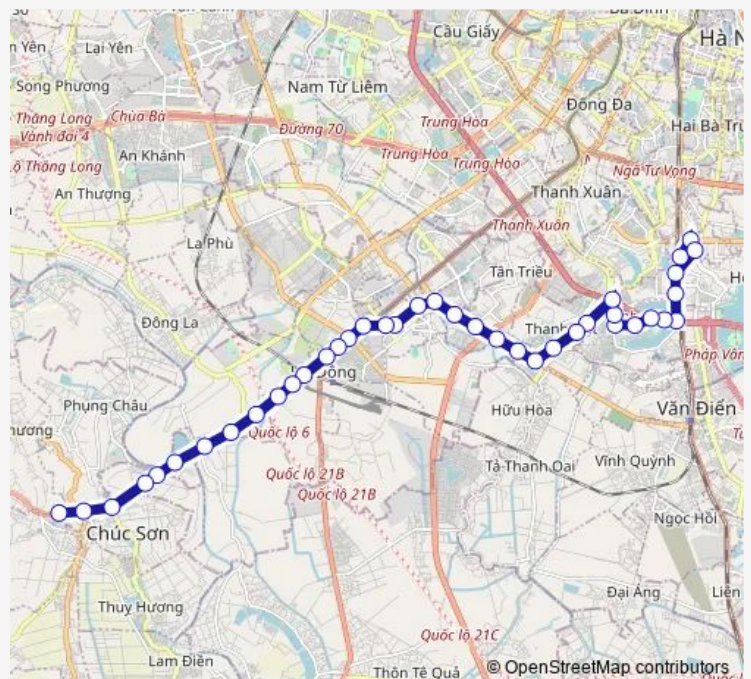

Stop_103_2_S57

Stop_103_2_S58

Stop_103_2_S59

Route schedule

Stop_06b_2_S27 — Stop_37_1_S40

Monday 06:30-19:38

Tuesday 06:30-19:38

Wednesday 06:30-19:38

Thursday 06:30-19:38

Friday 06:30-19:38

Saturday 06:30-19:38

Sunday 06:30-19:38

Route info

Direction: Stop_06b_2_S27

Stops: 40

Trip Duration: 1 hour 11 min

Route_37_1

BusMaps

Stop_37_1_S22

Stop_37_1_S23

Stop_37_1_S24

Stop_105_2_S35

Stop_21a_1_S26

Stop_21a_1_S27