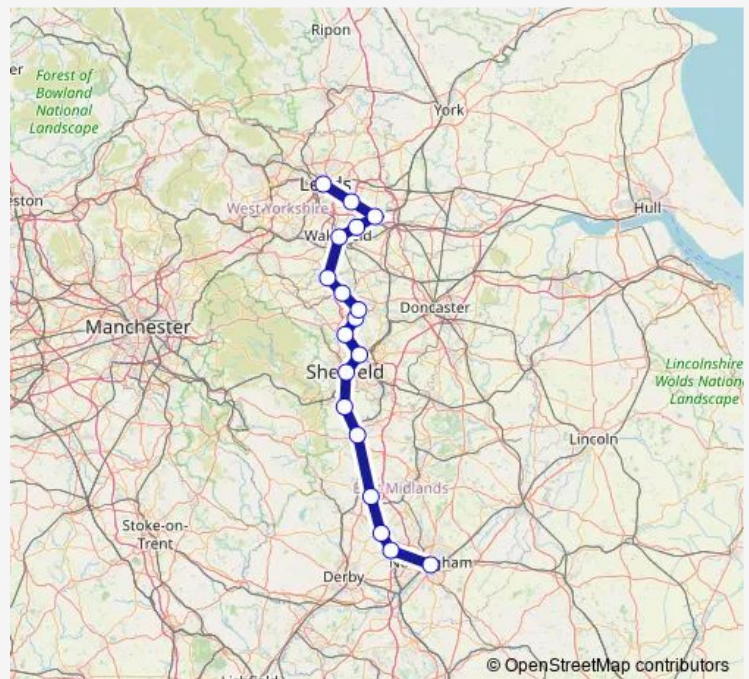

Route schedule

Nottingham — Leeds

Monday 06:16-21:12

Tuesday 06:16-21:12

Wednesday 06:16-21:12

Thursday 06:16-21:12

Friday 06:16-21:12

Saturday 06:16-21:12

Sunday 10:17-21:33

Route info

Direction: Nottingham

Stops: 18

Trip Duration: 2 hour 34 min

■ Nt:Not->Lds — NT train service from NOT to Lds

Direction

Nottingham — Leeds

16 stops

[Open route schedule](#)

Nottingham

Ilkeston

Langley Mill

Alfreton

Chesterfield

Dronfield

Wakefield Westgate

Leeds

Route schedule

Nottingham — Leeds

Monday	—
Tuesday	—
Wednesday	—
Thursday	—
Friday	—
Saturday	—
Sunday	21:33

Route info

Direction: Nottingham

Stops: 16