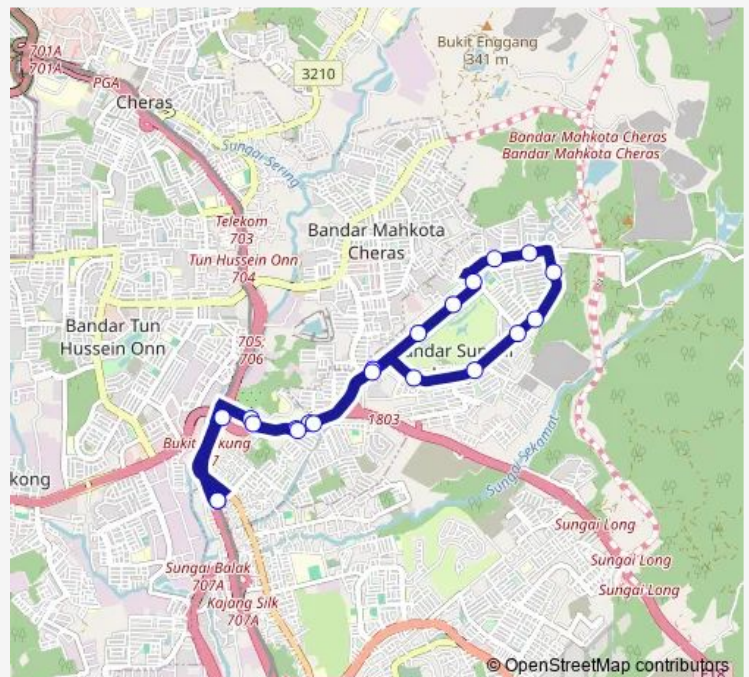

### Direction

MRT Bukit Dukung Pintu A — MRT Bukit Dukung Pintu A

21 stops

[Open route schedule](#)

MRT Bukit Dukung Pintu A

Institut Pengurusan Veterinar

Taman Rakan (Barat)

Taman Rakan (Timur)

### Route schedule

MRT Bukit Dukung Pintu A — MRT Bukit Dukung Pintu A

Monday 06:00-23:30

Tuesday 06:00-23:30

Wednesday 06:00-23:30

Thursday 06:00-23:30

Friday 06:00-23:30

Saturday 06:00-23:30

Sunday 06:00-23:30

### Route info

Direction: MRT Bukit Dukung Pintu A

Stops: 21

Trip Duration: 0 hour 30 min

T453

BusMaps

T453 Bus time schedules and route maps are available in an offline PDF at [busmaps.com](https://busmaps.com). Use the [busmaps.com](https://busmaps.com) website to see live bus times, train schedule or subway schedule, and step-by-step directions for all public transit in Kuala Lumpur