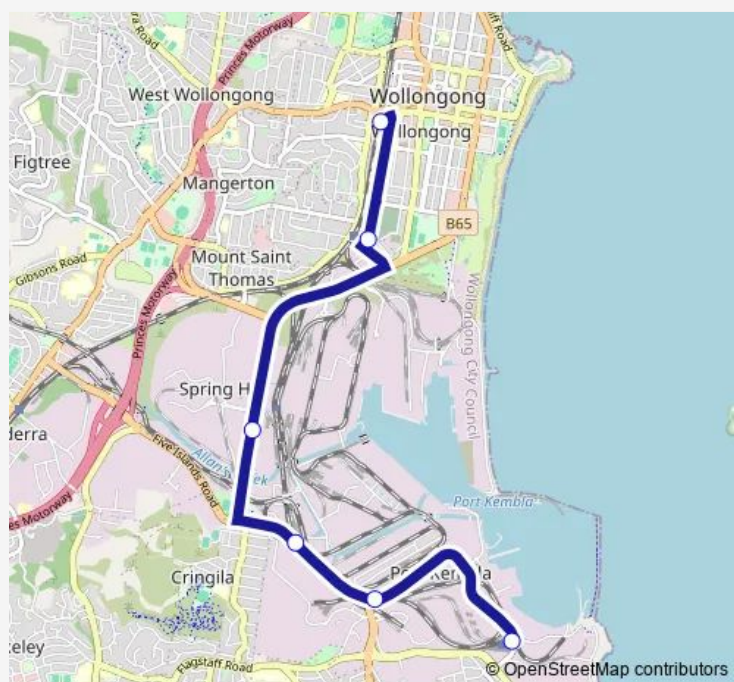

### Route schedule

Old Port Rd Opp Port Kembla Station — Wollongong Station, Station St

Monday —

Tuesday —

Wednesday —

Thursday 09:42-13:42

Friday —

Saturday —

### Route info

Direction: Old Port Rd Opp Port Kembla Station

Stops: 6

Trip Duration: 0 hour 16 min