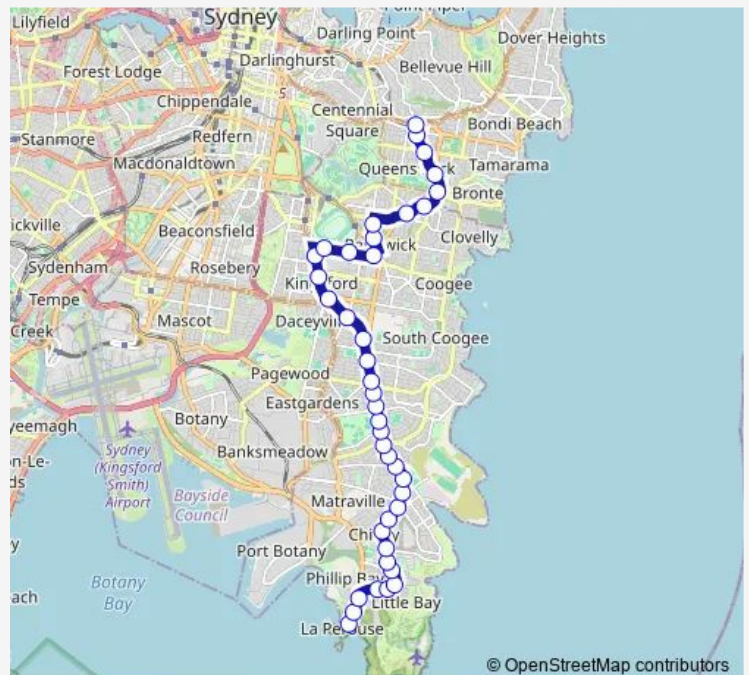

Friday 07:54

Saturday —

Sunday —

Route info

Direction: Pacific Square, Anzac Pde

Stops: 12

Trip Duration: 0 hour 26 min

Direction

Anzac Pde Opp Pine Av

Anzac Pde After Little Bay Rd

Anzac Pde At Nyan St

Anzac Pde At Kenny Av

Anzac Pde At Forrest St

Anzac Pde Before Mitchell St

Matraville Sports HS, Anzac Pde

Anzac Pde After Lawson St