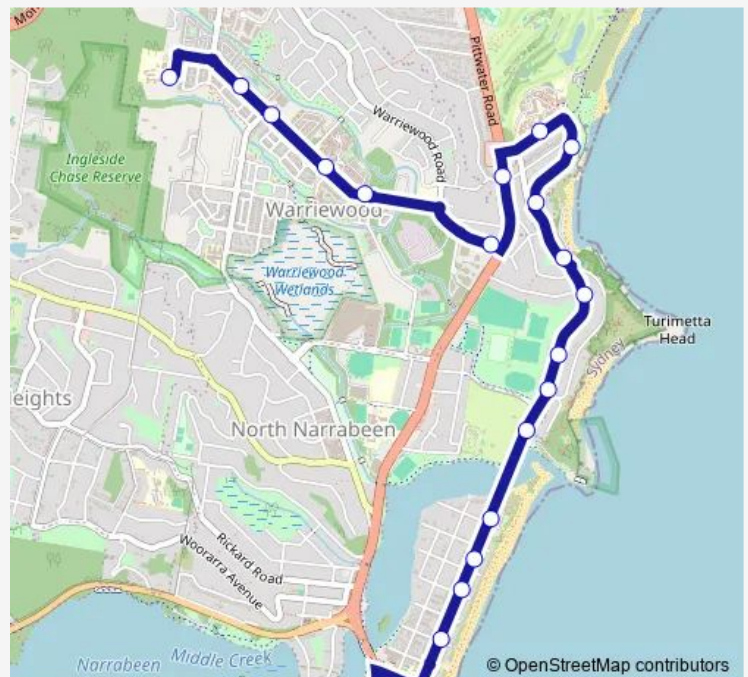

School Bus 642n Mater Maria Warriewood to Manly Wharf

[Go to website](#)

Direction

Mater Maria College — Narrabeen Shops, Pittwater Rd

21 stops

[Open route schedule](#)

- Mater Maria College
- Macpherson St Opp Lomandra Way
- Macpherson St Opp Garden St
- Macpherson St Opp Gahnia Dr
- Macpherson St Opp Boondah Rd
- Warriewood Rd Before Pittwater Rd
- Pittwater Rd At Elimatta Rd
- Mona Vale Hospital, Coronation St
- Narrabeen Park Pde Opp Cook Tce
- Narrabeen Park Pde At Melbourne Av
- Warriewood Slsc, Narrabeen Park Pde
- Sydney Rd Opp Arnott Cres
- 23 Sydney Rd
- Sydney Rd At Narrabeen Park Pde
- North Narrabeen Rockpool, Narrabeen Park Pde
- North Narrabeen Slsc, Ocean St
- Ocean St After Emerald St
- Ocean St At Octavia St
- Ocean St At Albemarle St
- Waterloo St At Ocean St
- Narrabeen Shops, Pittwater Rd

Route schedule

Mater Maria College — Narrabeen Shops, Pittwater Rd

Monday	15:26
Tuesday	15:26
Wednesday	15:26
Thursday	15:26
Friday	15:26
Saturday	—
Sunday	—

Route info

Direction: Mater Maria College

Stops: 21

Trip Duration: 0 hour 17 min

642n — Mater Maria Warriewood to Manly Wharf

642n School Bus time schedules and route maps are available in an offline PDF at busmaps.com. Use the busmaps.com website to see live bus times, train schedule or subway schedule, and step-by-step directions for all public transit in Sydney