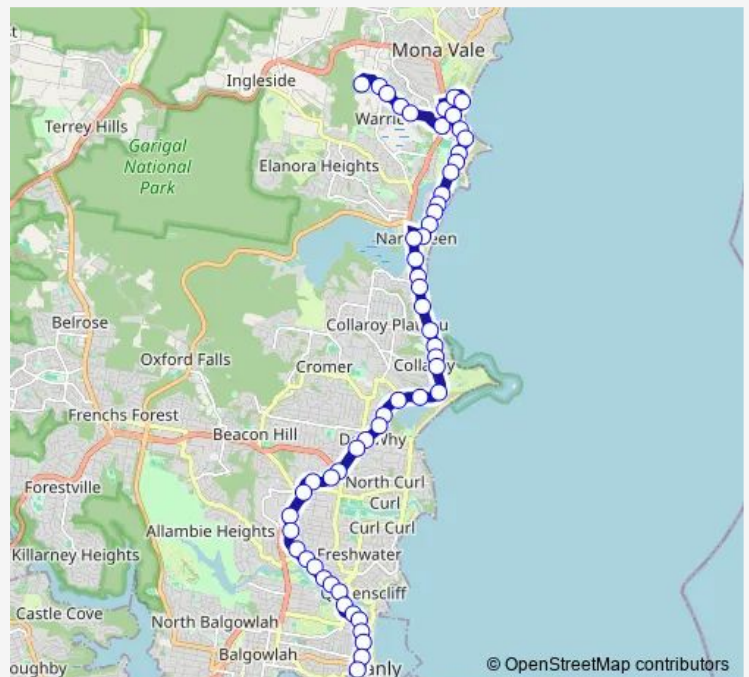

School Bus 642n Mater Maria Warriewood to Manly Wharf

[Go to website](#)

Direction

Mater Maria College — Manly Wharf, West Promenade, Stand J

55 stops

[Open route schedule](#)

- Mater Maria College
- Macpherson St Opp Lomandra Way
- Macpherson St Opp Garden St
- Macpherson St Opp Gahnia Dr
- Macpherson St Opp Boondah Rd
- Warriewood Rd Before Pittwater Rd
- Pittwater Rd At Elimatta Rd
- Mona Vale Hospital, Coronation St
- Narrabeen Park Pde Opp Cook Tce
- Narrabeen Park Pde At Melbourne Av
- Warriewood Slsc, Narrabeen Park Pde
- Sydney Rd Opp Arnott Cres
- 23 Sydney Rd
- Sydney Rd At Narrabeen Park Pde
- North Narrabeen Rockpool, Narrabeen Park Pde
- North Narrabeen Slsc, Ocean St
- Ocean St After Emerald St
- Ocean St At Octavia St
- Ocean St At Albemarle St
- Waterloo St At Ocean St
- Narrabeen Shops, Pittwater Rd

Route schedule

Mater Maria College — Manly Wharf, West Promenade, Stand J

Monday	15:30
Tuesday	15:30
Wednesday	15:30
Thursday	15:30
Friday	15:30
Saturday	—
Sunday	—

Route info

Direction: Mater Maria College

Stops: 55

Trip Duration: 0 hour 50 min

642n — Mater Maria Warriewood to Manly Wharf

Pittwater Rd Before Robertson St

Pittwater Rd After Goodwin St

Pittwater Rd At Clarke St

Pittwater Rd At Ramsay St

Collaroy B-Line, Pittwater Rd

Pittwater Rd At Brissenden Av

Pittwater Rd At Ocean Gr

Pittwater Rd At Anzac Av

Long Reef Beach, Pittwater Rd

Pittwater Rd Opp Hadleigh Av

Pittwater Rd Opp South Creek Rd

Pittwater Rd Opp Lismore Av

Dee Why RSL Club, Pittwater Rd