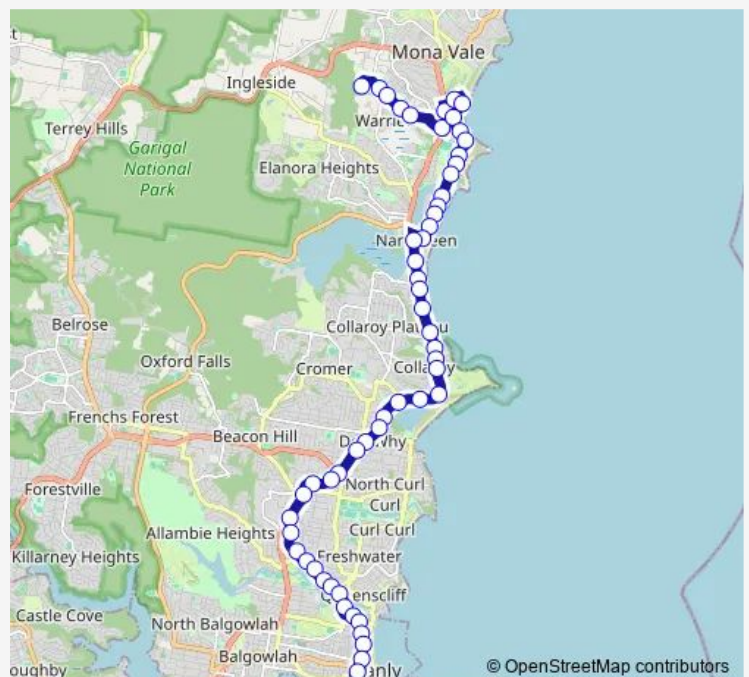

School Bus 642n Mater Maria Warriewood to Manly Wharf

[Go to website](#)

Direction

Mater Maria College — Manly Wharf, West Promenade, Stand J

55 stops

[Open route schedule](#)

- Mater Maria College
- Macpherson St Opp Lomandra Way
- Macpherson St Opp Garden St
- Macpherson St Opp Gahnia Dr
- Macpherson St Opp Boondah Rd
- Warriewood Rd Before Pittwater Rd
- Pittwater Rd At Elimatta Rd
- Mona Vale Hospital, Coronation St
- Narrabeen Park Pde Opp Cook Tce
- Narrabeen Park Pde At Melbourne Av
- Warriewood Slsc, Narrabeen Park Pde
- Sydney Rd Opp Arnott Cres
- 23 Sydney Rd
- Sydney Rd At Narrabeen Park Pde
- North Narrabeen Rockpool, Narrabeen Park Pde
- North Narrabeen Slsc, Ocean St
- Ocean St After Emerald St
- Ocean St At Octavia St
- Ocean St At Albemarle St
- Waterloo St At Ocean St
- Narrabeen Shops, Pittwater Rd

Route schedule

Mater Maria College — Manly Wharf, West Promenade, Stand J

Monday	15:30
Tuesday	15:30
Wednesday	15:30
Thursday	15:30
Friday	15:30
Saturday	—
Sunday	—

Route info

Direction: Mater Maria College

Stops: 55

Trip Duration: 0 hour 50 min

642n — Mater Maria Warriewood to Manly Wharf

Pittwater Rd Before Robertson St

Pittwater Rd After Goodwin St

Pittwater Rd At Clarke St

Pittwater Rd At Ramsay St

Collaroy B-Line, Pittwater Rd

Pittwater Rd At Brissenden Av

Pittwater Rd At Ocean Gr

Pittwater Rd At Anzac Av

Long Reef Beach, Pittwater Rd

Pittwater Rd Opp Hadleigh Av

Pittwater Rd Opp South Creek Rd

Pittwater Rd Opp Lismore Av

Dee Why RSL Club, Pittwater Rd