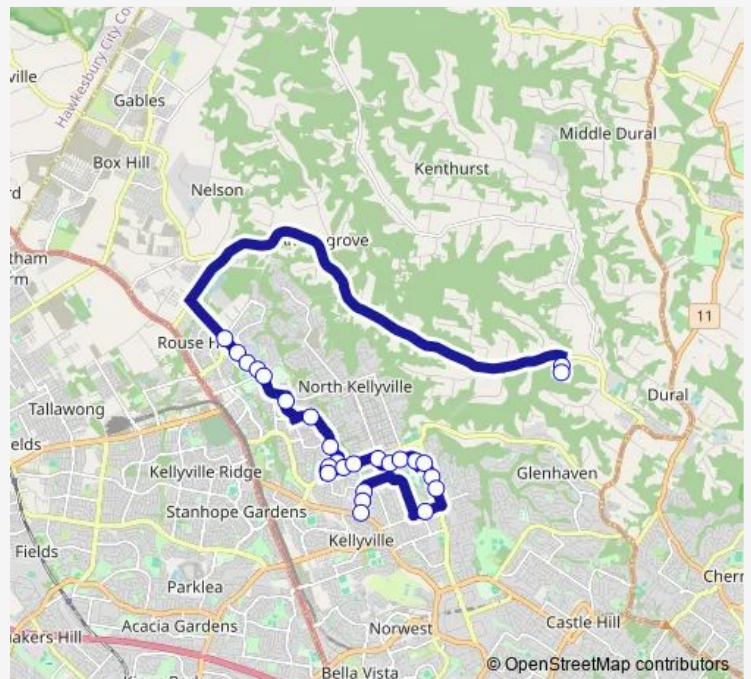

- St Madeleine's Primary School, School Grounds
- Marian Catholic College, School Grounds
- Withers Rd At Mile End Rd
- Withers Rd After Milford Dr
- Withers Rd Opp Hills Centenary Park
- Withers Rd At Bentley Av
- Our Lady Of The Angels Primary School, Withers Rd
- Mungerie Rd After Guardian Av
- Brampton Dr At Tellicherry Cct
- Brampton Dr Opp Mayda Pl
- Brampton Dr After Iwan Pl
- Brampton Dr At Stafford Way
- Samantha Riley Dr After Brampton Dr
- Samantha Riley Dr Opp Poole Rd
- Samantha Riley Dr Opp Redden Dr
- James Mileham Dr After Samantha Riley Dr
- James Mileham Dr Before Patya Cct
- James Mileham Dr After Fortune Gr
- James Mileham Dr Before Carlisle Cres
- Marella Av At Green Rd

Route schedule

St Madeleine's Primary School, School Grounds — Acres Rd At Windsor Rd

Monday	15:36
Tuesday	15:36
Wednesday	15:36
Thursday	15:36
Friday	15:36
Saturday	—
Sunday	—

Route info

Direction: St Madeleine's Primary School, School Grounds

Stops: 26

Trip Duration: 0 hour 49 min

3671 — St Madeleine's PS to Acres Rd at Windsor Rd via Annangrove

53 Green Rd

Ted Pike Reserve, Green Rd

President Rd Opp Queensbury Av

Acres Rd Opp Diana Av

Acres Rd Opp Harley Pl