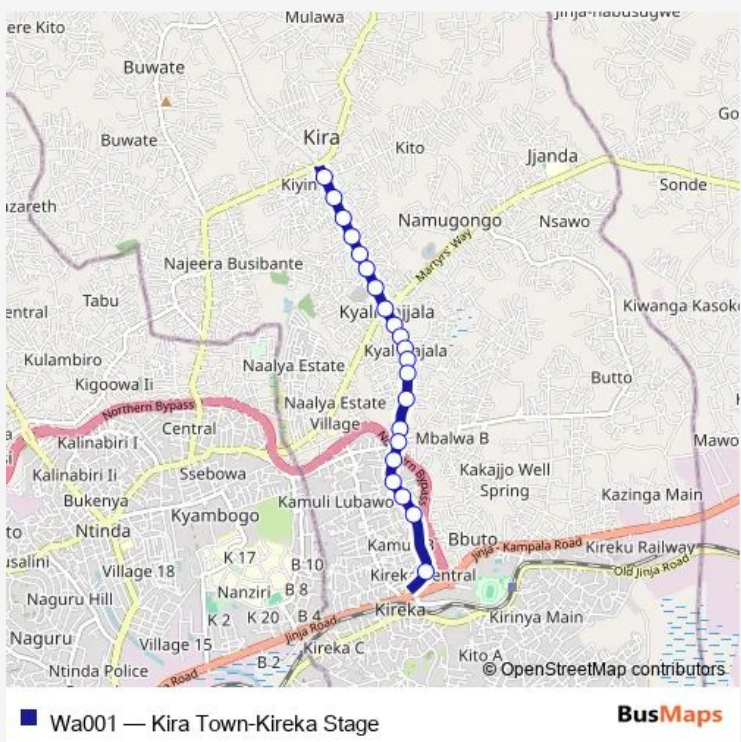

Bus Wa001 Kira Town-Kireka Stage

[Go to website](#)

Direction
 Church Namugongo Rd — Kireka Park (Namugongo Rd)
 21 stops
[Open route schedule](#)

- Church Namugongo Rd
- Kyaliwajala Police
- Prime Oil Fuel Station
- Kyaliwajala Kira Rd - Mwesiga Rd Jct
- Nwsc Kyaliwajala Branch
- Spedag Namugongo
- Comboni Missionaries Namugongo
- Kyaliwajala
- Cornerstone Shoppers (Kyaliwajala)
- His Grace Supermarket
- Pearl Supermarket
- Wonderland Supermarket
- Renark Pharmacy
- Nelvin Hardware
- Agenda
- Uganda National Bureau of Standards Post
- As Fuel Station - Shine Auto Jet Washing Bay
- U.n.a. of The Blind
- Super Oil Fuel Station (Namugongo Rd)
- Namugongo Rd
- Kireka Park (Namugongo Rd)

Route info
 Direction: Church Namugongo Rd
 Stops: 21
 Trip Duration: 0 hour 19 min

Direction

Kireka Park (Namugongo Rd) — Church Namugongo Rd

21 stops

[Open route schedule](#)

Kireka Park (Namugongo Rd)

Namugongo Rd

Prime Oil Fuel Station

Kyaliwajala Police

Church Namugongo Rd

Route schedule

Kireka Park (Namugongo Rd) — Church Namugongo Rd

Monday 06:30-19:00

Tuesday 06:30-19:00

Wednesday 06:30-19:00

Thursday 06:30-19:00

Friday 06:30-19:00

Saturday 06:30-19:00

Sunday 06:30-19:00

Route info

Direction: Kireka Park (Namugongo Rd)

Stops: 21

Trip Duration: 0 hour 18 min