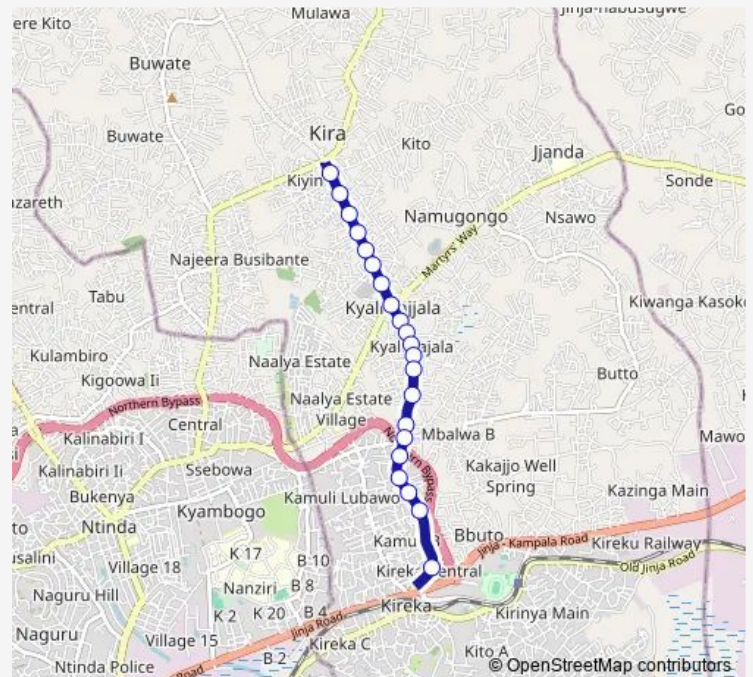

### Route schedule

Church Namugongo Rd — Kireka Park (Namugongo Rd)

Monday 06:30-19:00

Tuesday 06:30-19:00

Wednesday 06:30-19:00

Thursday 06:30-19:00

Friday 06:30-19:00

Saturday 06:30-19:00

### Route info

Direction: Church Namugongo Rd

Stops: 21

Trip Duration: 0 hour 21 min

WA001 — Kira Town-Kireka Stage