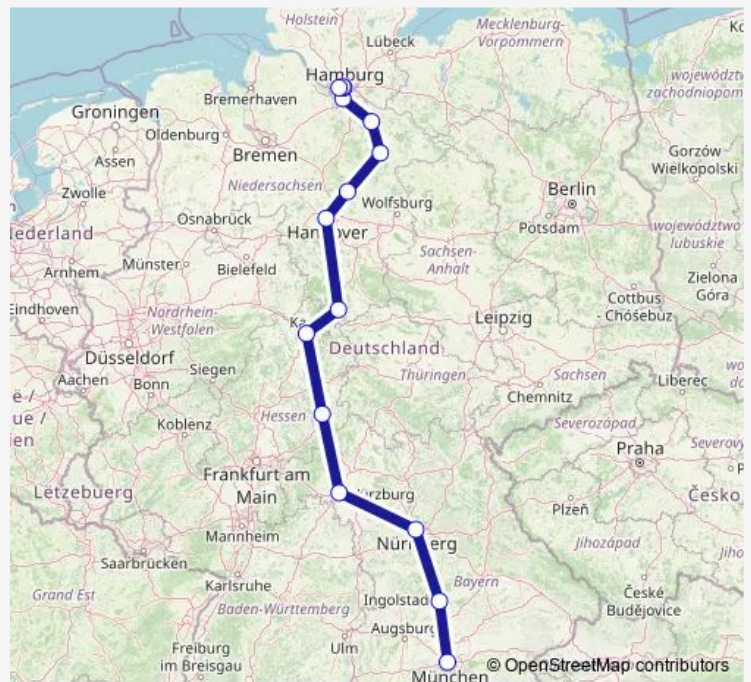

Rail ICE 784

[Go to website](#)

Direction

undefined — undefined

0 stops

[Open route schedule](#)

Route schedule

undefined — undefined

Monday 05:16

Tuesday 05:16-06:33

Wednesday 05:16-06:33

Thursday 05:16

Friday 05:16

Saturday 05:16

Sunday 06:33-05:16

Route info

Direction:

Stops: 0

Trip Duration: – min

ICE 784

Direction

München Hbf — Hamburg-Altona

13 stops

[Open route schedule](#)

München Hbf

Ingolstadt Hbf

Nürnberg Hbf

Würzburg Hbf

Fulda

Kassel-Wilhelmshöhe

Göttingen

Hannover Messe/Laatzen