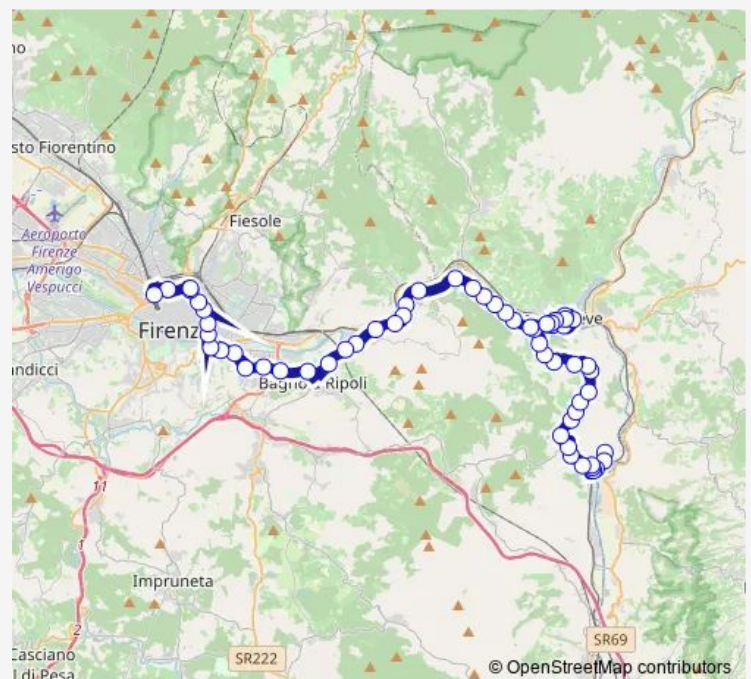

Rosano 2_V

Route schedule

Rignano Cimitero — Montelungo

Monday —

Tuesday —

Wednesday 06:55-14:15

Thursday —

Friday —

Saturday —

Sunday —

Route info

Direction: Rignano Cimitero

Stops: 60

Trip Duration: 1 hour 15 min

Pontassieve Hanoi_V

Pontassieve Algeri