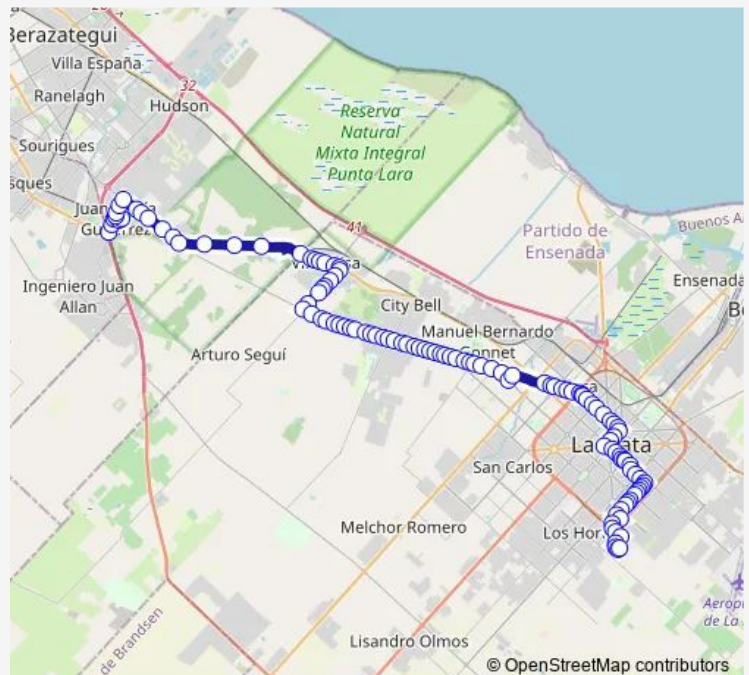

Bus 273BG Jpbsas273

[Go to website](#)

Direction

Calle 413 75 — Calle 78_Calle 134

116 stops

[Open route schedule](#)

Calle 413 75

Calle 413_Calle 453

Calle 413 441-499

Domingo Simonutti 1475

Domingo Simonutti (Este)_Calle 416

Calle 455 1300-1348

Calle 413_Calle 457

Calle 413 899-999

Calle 413_Camino General Belgrano

Camino General Belgrano_Calle 75

Camino General Belgrano_Calle 420

Camino General Belgrano_Calle 423

Camino General Belgrano_Calle 703

Camino General Belgrano_Calle 706

Camino Parque Centenario_Camino General Belgrano

Camino Parque Centenario_Esc. Policias Julio Danta

Camino Parque Centenario_Escuela Juan Vucetich

Camino Parque Centenario_Ecas

Camino Parque Centenario_Arco Villa Elisa

Camino Parque Centenario_Calle 56

Camino Parque Centenario_Calle 54

Route schedule

Calle 413 75 — Calle 78_Calle 134

Monday 05:30-16:50

Tuesday 05:30-16:50

Wednesday 05:30-16:50

Thursday 05:30-16:50

Friday 05:30-16:50

Saturday 07:00-17:02

Sunday 09:21-16:17

Route info

Direction: Calle 413 75

Stops: 116

Trip Duration: 1 hour 34 min

273BG — Jpbsas273