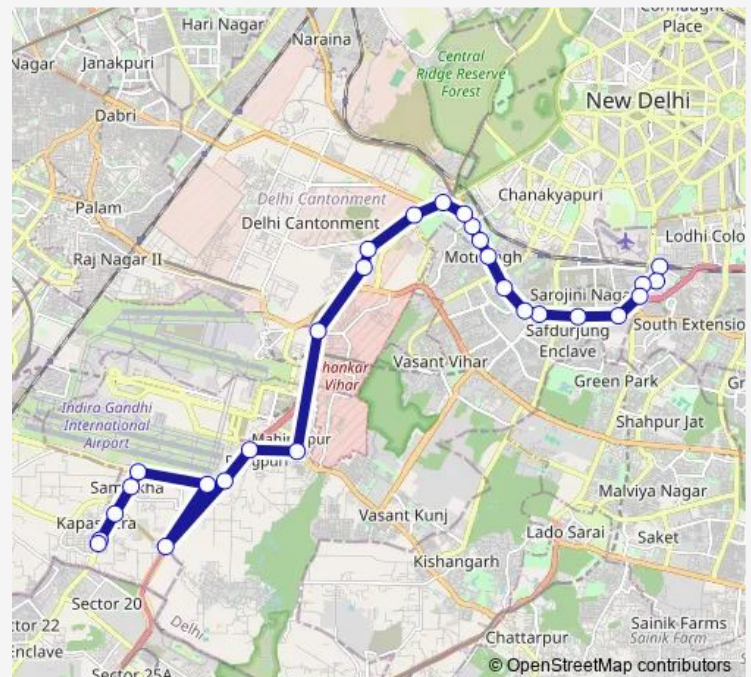

Mahipal Pur Village

Rangpuri

Shiv Murti

Route schedule

Safdurjung Terminal — Kapashera Border

Monday 07:05-21:58

Tuesday 07:05-21:58

Wednesday 07:05-21:58

Thursday 07:05-21:58

Friday 07:05-21:58

Saturday 07:05-21:58

Sunday 07:05-21:58

Route info

Direction: Safdurjung Terminal

Stops: 28

Trip Duration: 1 hour 32 min

■ 543astlup

BusMaps

Rajokari Crossing

Shiv Murti / Dwarka More

Samalkha Crossing

Samalkha Village

Kapashera Crossing

Kapashera Village