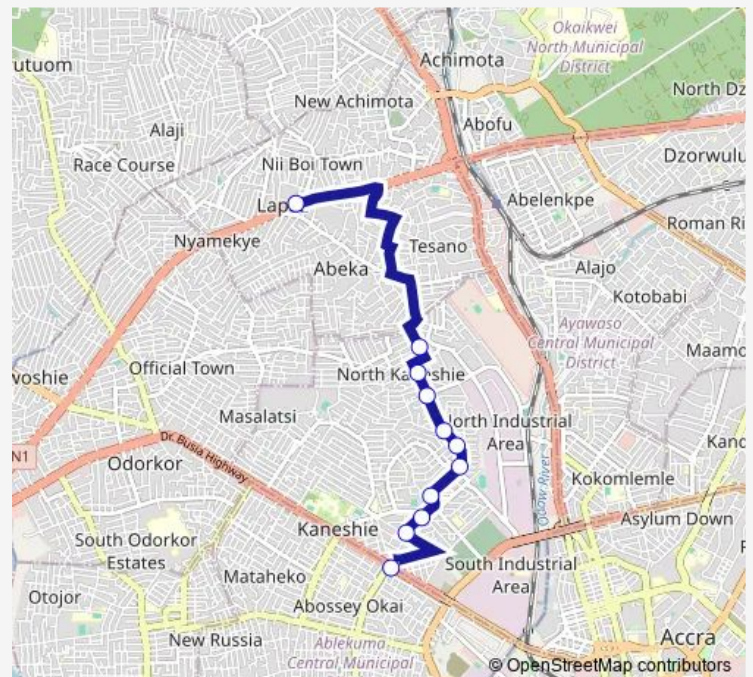

### Route schedule

Terminal Abeka lapaz — Terminal Kaneshie Mkt Cmplx

Monday 10:04

Tuesday 10:04

Wednesday 10:04

Thursday 10:04

Friday 10:04

Saturday 10:04

### Route info

Direction: Terminal Abeka lapaz

Stops: 11

Trip Duration: 0 hour 27 min

■ 046b — Abeka lapaz to Kaneshie Mkt Cmplx

046b Bus time schedules and route maps are available in an offline PDF at [busmaps.com](https://busmaps.com). Use the [busmaps.com](https://busmaps.com) website to see live bus times, train schedule or subway schedule, and step-by-step directions for all public transit in Accra