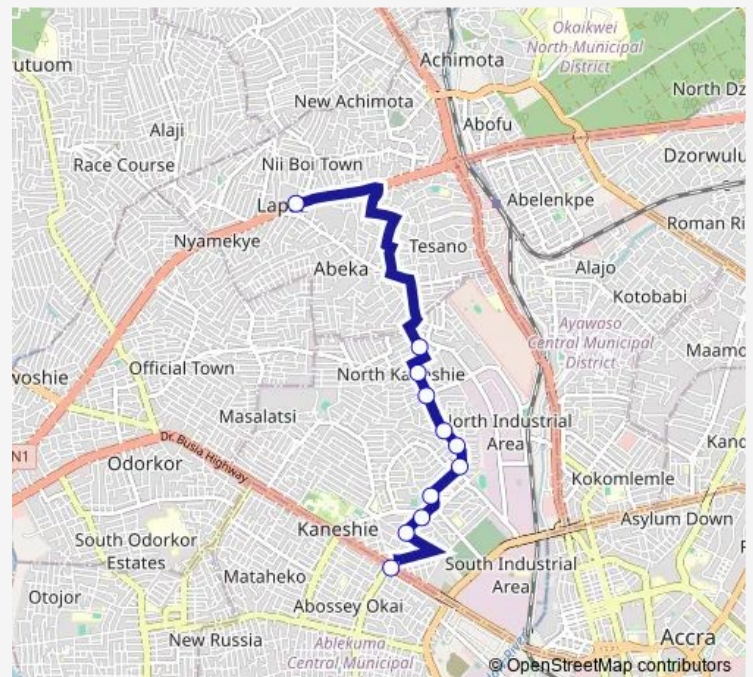

Saturday 10:04

Sunday 10:04

Route info

Direction: Terminal Abeka lapaz

Stops: 11

Trip Duration: 0 hour 27 min

046B — Abeka lapaz to Kaneshie Mkt Cmplx

046B Bus time schedules and route maps are available in an offline PDF at busmaps.com. Use the busmaps.com website to see live bus times, train schedule or subway schedule, and step-by-step directions for all public transit in Accra