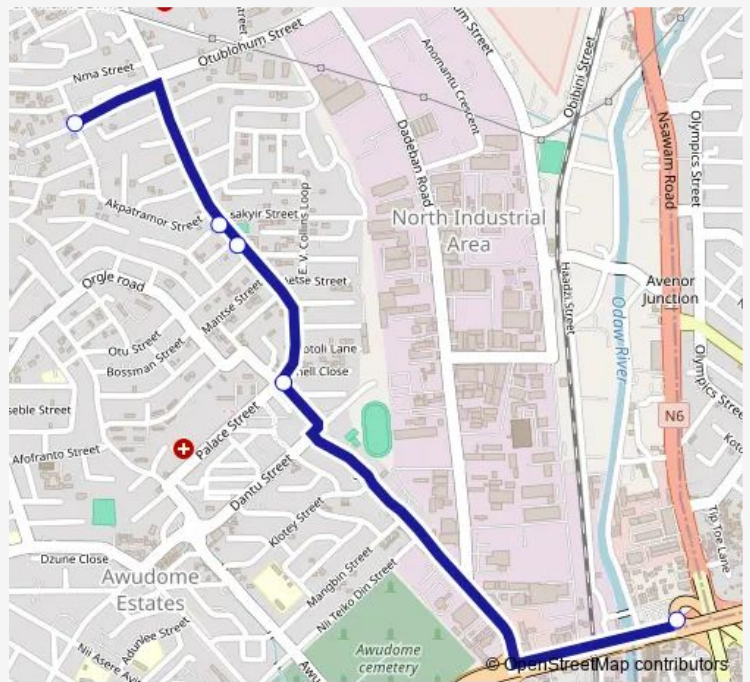

Bus 209A Circle Odorna Station to Swanlake Laststop

[Go to website](#)

Direction
 Terminal Circle Odorna Station — Terminal Swanlake Laststop
 5 stops
[Open route schedule](#)

- Terminal Circle Odorna Station
- Total 209
- St Theresa's
- Washing Bay 046
- Terminal Swanlake Laststop

Route schedule
 Terminal Circle Odorna Station — Terminal Swanlake Laststop

Monday	12:16
Tuesday	12:16
Wednesday	12:16
Thursday	12:16
Friday	12:16
Saturday	12:16
Sunday	12:16

Route info
 Direction: Terminal Circle Odorna Station
 Stops: 5
 Trip Duration: 0 hour 32 min

209A Bus time schedules and route maps are available in an offline PDF at busmaps.com. Use the busmaps.com website to see live bus times, train schedule or subway schedule, and step-by-step directions for all public transit in Accra