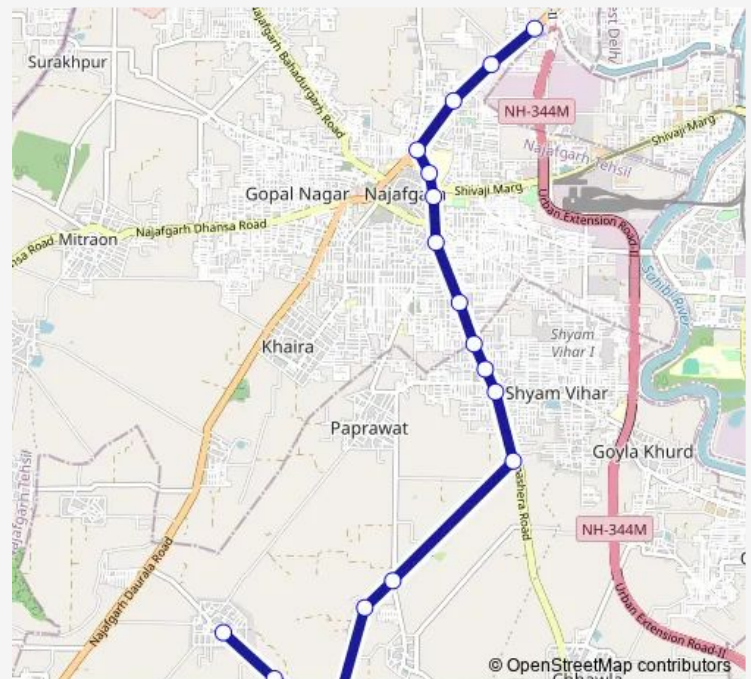

Goela Dairy Crossing

Jhatikra Crossing Pandwala Road

Rewla Khanpur Crossing

Purani Basti Rewla Khanpur

Pandwala Crossing

Pandwala Khurd

Pandwala Kalan (T)

Route schedule

Route info

Direction: Dichau Kalan Depot

Stops: 17

Trip Duration: 0 hour 43 min

719stlup

BusMaps

719stlup Bus time schedules and route maps are available in an offline PDF at busmaps.com. Use the busmaps.com website to see live bus times, train schedule or subway schedule, and step-by-step directions for all public transit in New Delhi