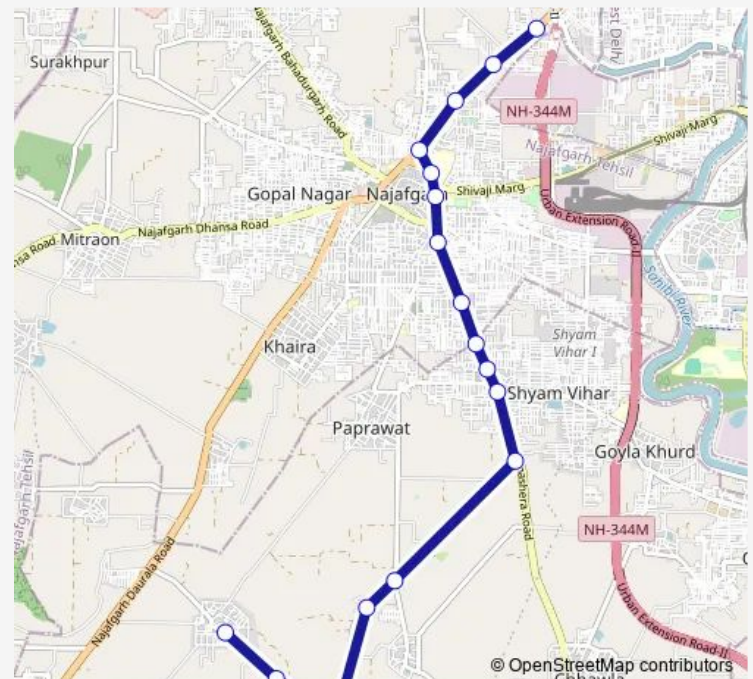

Goela Dairy Crossing

Jhatikra Crossing Pandwala Road

Rewla Khanpur Crossing

Purani Basti Rewla Khanpur

Pandwala Crossing

Pandwala Khurd

Pandwala Kalan (T)

Route schedule

Route info

Direction: Dichau Kalan Depot

Stops: 17

Trip Duration: 0 hour 43 min

719stlup

BusMaps

719stlup Bus time schedules and route maps are available in an offline PDF at busmaps.com. Use the busmaps.com website to see live bus times, train schedule or subway schedule, and step-by-step directions for all public transit in New Delhi