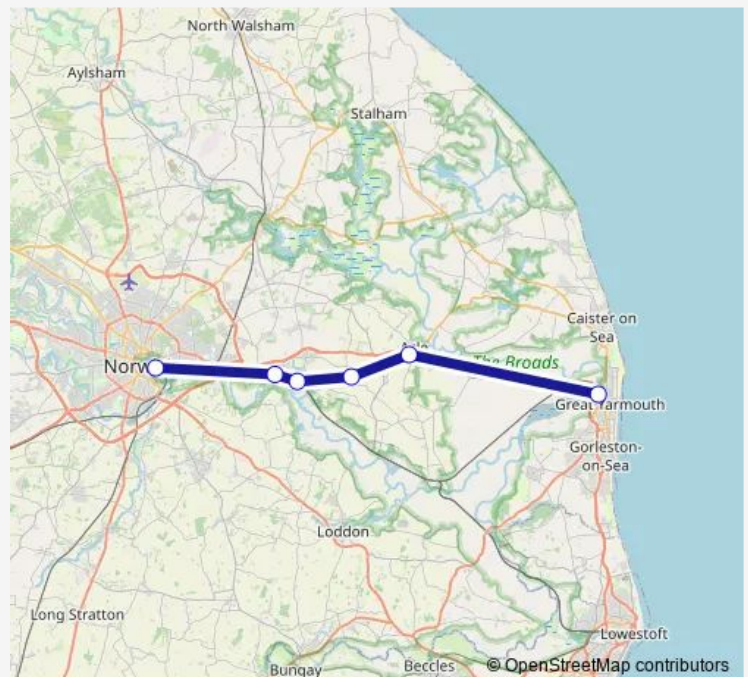

Rail Le:Gym->Nrw LE train service from GYM to Nrw

[Go to website](#)

Direction

Great Yarmouth — Norwich

7 stops

[Open route schedule](#)

Great Yarmouth

Berney Arms

Tuesday 15:17

Wednesday 15:17

Thursday 15:17

Friday 15:17

Saturday 15:12

Sunday 23:17

Route info

Direction: Great Yarmouth

Stops: 7

Trip Duration: 0 hour 38 min

■ Le:Gym->Nrw — LE train service from GYM to Nrw

Direction

Great Yarmouth — Norwich

6 stops

[Open route schedule](#)

Great Yarmouth

Route info

Direction: Great Yarmouth

Stops: 6

Trip Duration: 0 hour 33 min

Direction

Great Yarmouth — Norwich

7 stops

[Open route schedule](#)