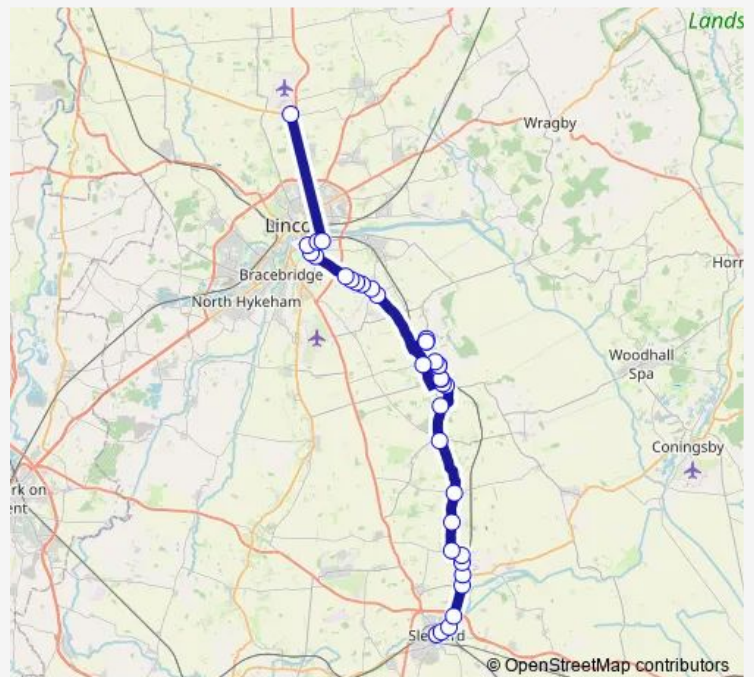

Thursday 07:50

Friday 07:50

Saturday —

Sunday —

Route info

Direction: Market Place

Stops: 36

Trip Duration: 1 hour 10 min