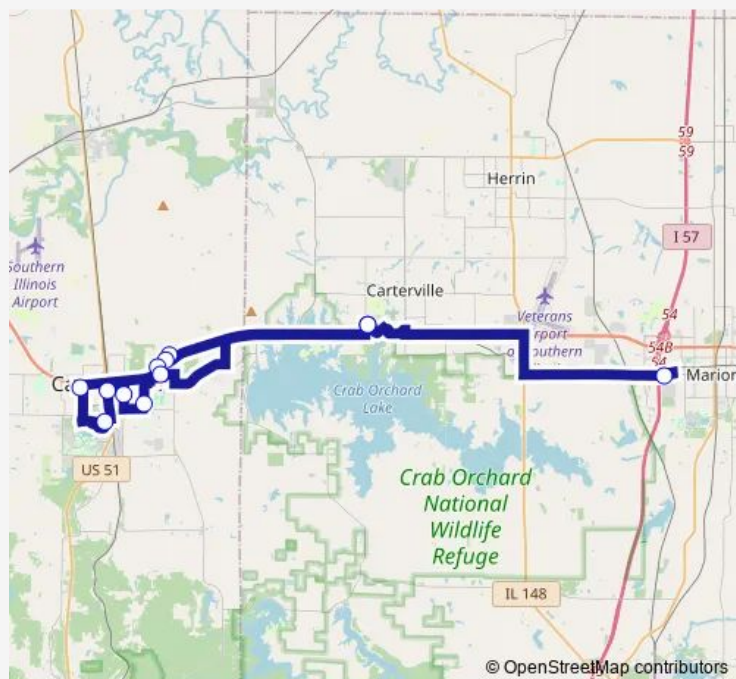

Direction

Rmtd Park-and-Ride — John A. Logan College

12 stops

[Open route schedule](#)

Rmtd Park-and-Ride

John A. Logan College

Walmart

Dollar Tree

Route schedule

Rmtd Park-and-Ride — John A. Logan College

Monday 07:15-17:15

Tuesday 07:15-17:15

Wednesday 07:15-17:15

Thursday 07:15-17:15

Friday 07:15-17:15

Saturday 11:15-15:15

Sunday —

Route info

Direction: Rmtd Park-and-Ride

Stops: 12

Trip Duration: 1 hour 33 min

Bus time schedules and route maps are available in an offline PDF at busmaps.com. Use the busmaps.com website to see live bus times, train schedule or subway schedule, and step-by-step directions for all public transit in Murphysboro