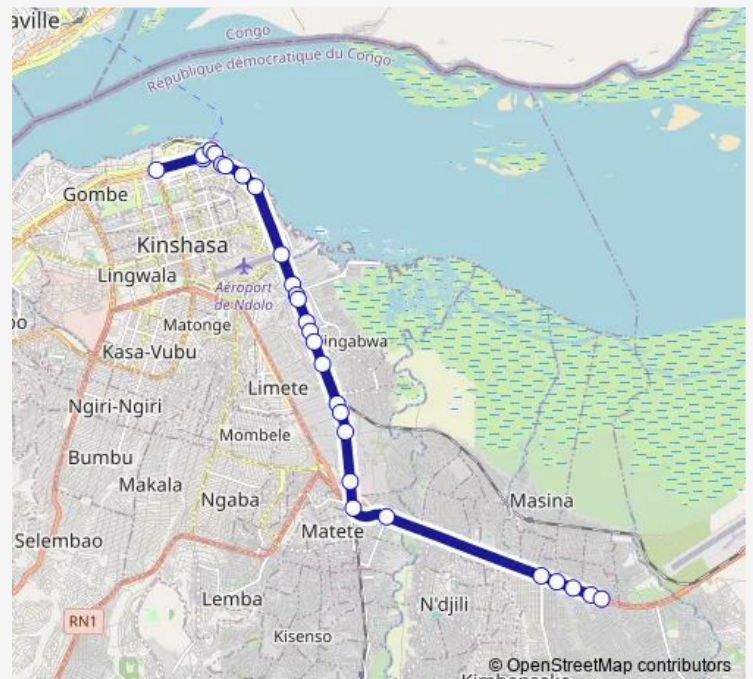

### Route schedule

Inconnu — Inconnu

Monday 17:06

Tuesday 17:06

Wednesday 17:06

Thursday 17:06

Friday 17:06

Saturday —

### Route info

Direction: Inconnu

Stops: 19

Trip Duration: 1 hour 20 min

■ Gombe Centre Ville\_ TO \_ Kingasani

**Direction**

unknown — unknown

28 stops

unknown

unknown

Route schedule

unknown — unknown

Monday 15:34

---

Tuesday 15:34

---

Sunday —

Route info

Direction: unknown

Stops: 28

Trip Duration: 1 hour 24 min

unknown

unknown

unknown