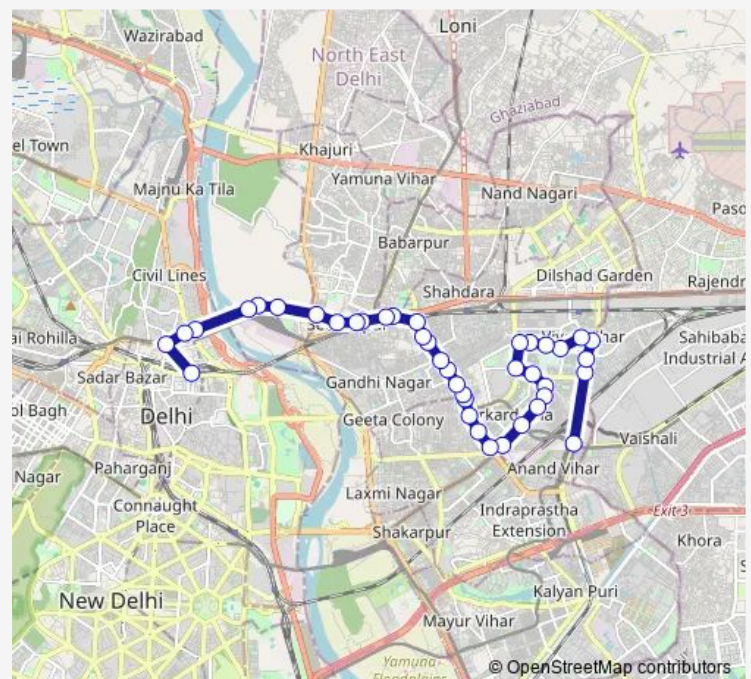

### Direction

Isbt Anand Vihar — Old Delhi Railway Station (Terminal)

40 stops

[Open route schedule](#)

Isbt Anand Vihar

Ram Prastha Crossing

Ram Prastha Temple

Surya Nagar (Gazipur Road)

### Route schedule

Isbt Anand Vihar — Old Delhi Railway Station (Terminal)

Monday 06:10-14:05

Tuesday 06:10-14:05

Wednesday 06:10-14:05

Thursday 06:10-14:05

Friday 06:10-14:05

Saturday 06:10-14:05

### Route info

Direction: Isbt Anand Vihar

Stops: 40

Trip Duration: 1 hour 10 min

202down

BusMaps

Hans Apartment

Krishna Nagar A Block