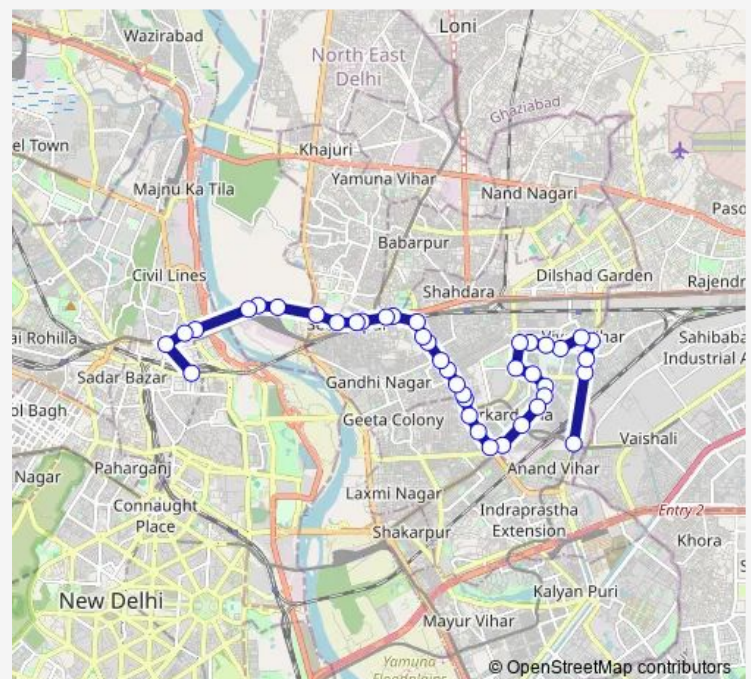

### Direction

Isbt Anand Vihar — Old Delhi Railway Station (Terminal)

40 stops

[Open route schedule](#)

Isbt Anand Vihar

Ram Prastha Crossing

Ram Prastha Temple

Surya Nagar (Gazipur Road)

### Route schedule

Isbt Anand Vihar — Old Delhi Railway Station (Terminal)

Monday 06:10-14:05

Tuesday 06:10-14:05

Wednesday 06:10-14:05

Thursday 06:10-14:05

Friday 06:10-14:05

Saturday 06:10-14:05

Sunday 06:10-14:05

### Route info

Direction: Isbt Anand Vihar

Stops: 40

Trip Duration: 1 hour 10 min

202down

BusMaps

Hans Apartment

Krishna Nagar A Block