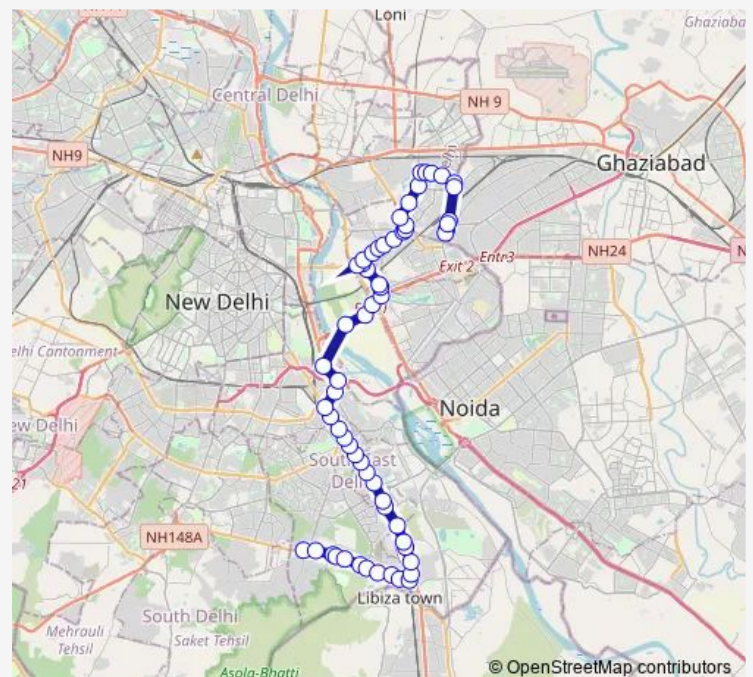

### Route schedule

Hamdard Nagar / Sangam Vihar — Isbt Anand Vihar

Monday 04:50-20:33

Tuesday 04:50-20:33

Wednesday 04:50-20:33

Thursday 04:50-20:33

Friday 04:50-20:33

Saturday 04:50-20:33

Sunday 04:50-20:33

### Route info

Direction: Hamdard Nagar / Sangam Vihar

Stops: 60

Trip Duration: 2 hour 10 min

473adown

BusMaps

Crri

Sukhdev Vihar Depot