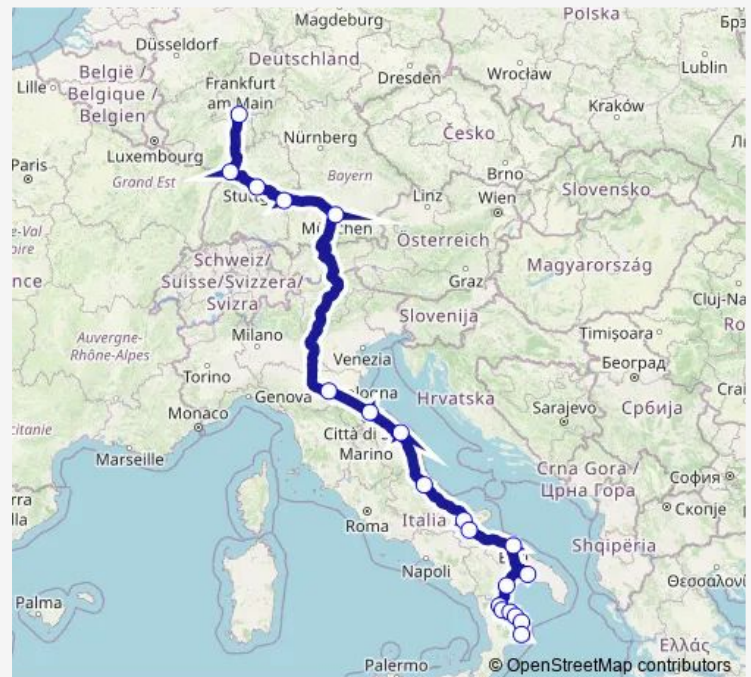

International Coach Service N422 Crotone - Frankfurt

[Go to website](#)

Direction

Crotone — Frankfurt (Main) Pforzheimer Straße

20 stops

[Open route schedule](#)

Crotone

Cirò Marina (SP 7 adiacente Eurospin)

Cariati

Mirto Crosia

Schiavonea

Sibari

Policoro

Taranto (Terminal Cimino)

Bari (Via Capruzzi)

Foggia

Friday 06:10

Saturday 06:10

Sunday 06:10

Route info

Direction: Crotone

Stops: 20

Trip Duration: 28 hour 45 min

N422 — Crotone - Frankfurt

Taranto (Terminal Cimino)

Policoro

Sibari

Schiavonea

Mirto Crosia

Cariati

Cirò Marina (SP 7 adiacente Eurospin)

Crotone