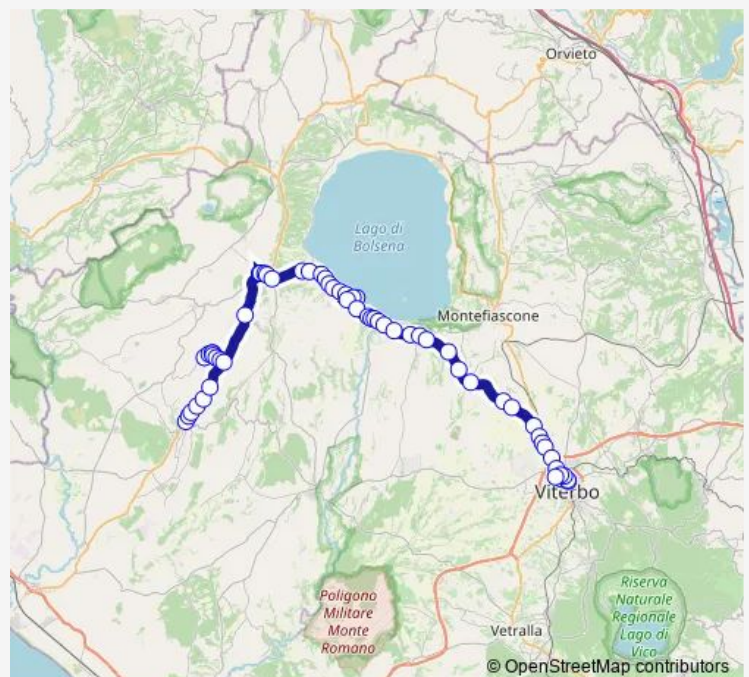

Route schedule

Canino | Piazza Bonaparte # f00007 — VITERBO | Riello # f641

Monday —

Tuesday —

Wednesday —

Thursday —

Friday —

Saturday 06:30

Sunday —

Route info

Direction: Canino | Piazza Bonaparte # f00007

Stops: 62

Trip Duration: 1 hour 15 min

Canino - Viterbo # Va19a

Valentano | Via Ritiro (Deposito) # f395

Valentano | Via Ritiro Via Verentana # f522