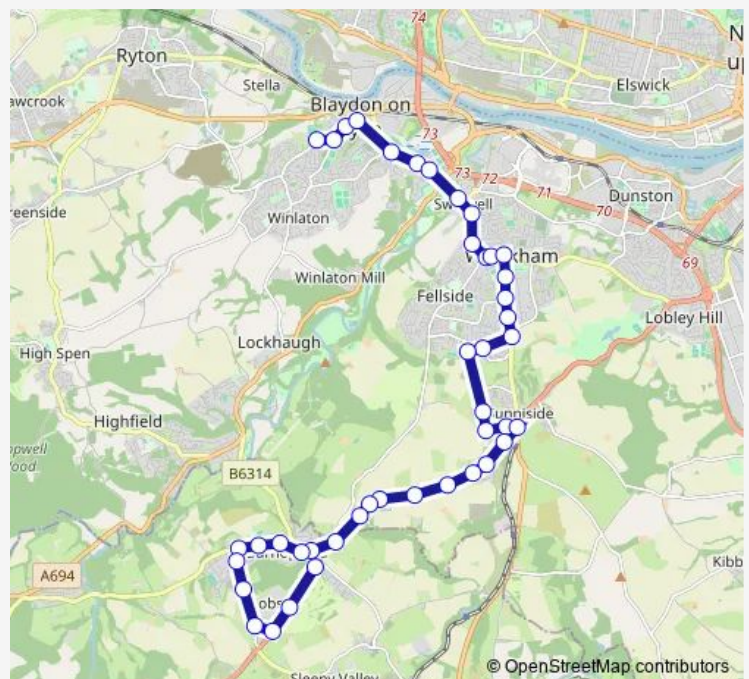

Route schedule

St Thomas More RC Academy — Bank Top

Monday	15:45
Tuesday	15:45
Wednesday	15:45
Thursday	15:45
Friday	15:10
Saturday	—
Sunday	—

Route info

Direction: St Thomas More RC Academy

Stops: 43

Trip Duration: 0 hour 50 min

Direction

Bank Top — St Thomas More RC Academy

40 stops

[Open route schedule](#)

Bank Top

Industrial Estate

Hotel

The Bothy

Monday 07:30

Tuesday 07:30

Wednesday 07:30

Thursday 07:30

Friday 07:30

Saturday —

Sunday —

Route info

Direction: Bank Top

Stops: 40

Trip Duration: 0 hour 45 min

Whaggs Lane-South View Terrace

Rectory Lane-Millfield Road

Rectory Lane

Front Street - School Street

Whickham Bank-North View