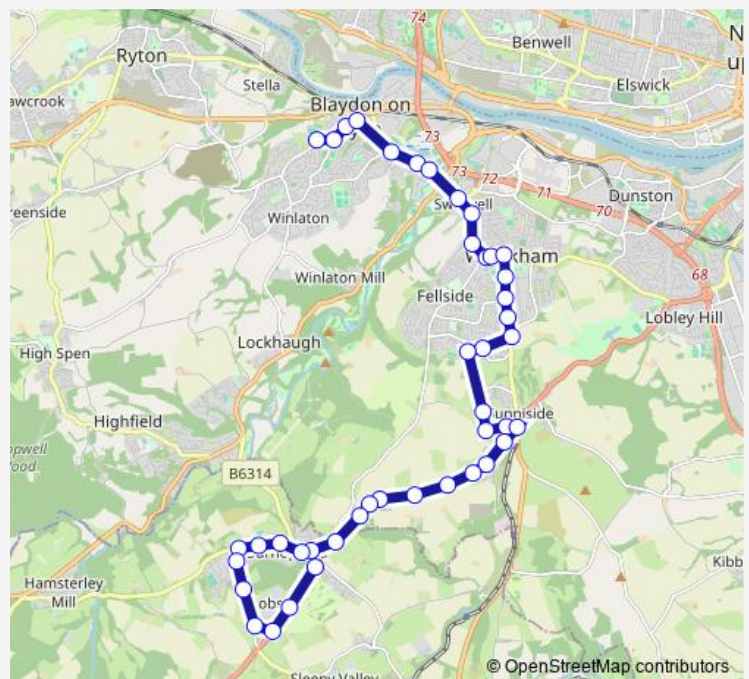

Route schedule

St Thomas More RC Academy — Bank Top

Monday	15:45
Tuesday	15:45
Wednesday	15:45
Thursday	15:45
Friday	15:10
Saturday	—
Sunday	—

Route info

Direction: St Thomas More RC Academy

Stops: 43

Trip Duration: 0 hour 50 min

Direction

Bank Top — St Thomas More RC Academy

40 stops

[Open route schedule](#)

Bank Top

Industrial Estate

Hotel

The Bothy

Monday 07:30

Tuesday 07:30

Wednesday 07:30

Thursday 07:30

Friday 07:30

Saturday —

Sunday —

Route info

Direction: Bank Top

Stops: 40

Trip Duration: 0 hour 45 min

Whaggs Lane-South View Terrace

Rectory Lane-Millfield Road

Rectory Lane

Front Street - School Street

Whickham Bank-North View