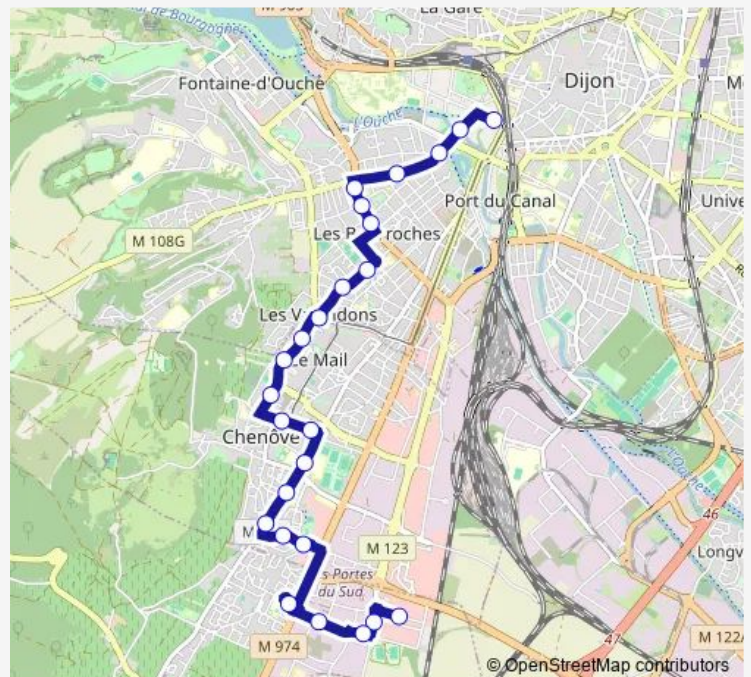

Curie

Bicentenaire

Grands Crus

Route schedule

Faubourg Raines — Marsannay Portes du Sud

Monday 05:28-00:27<sup>+1</sup>

Tuesday 05:28-00:27<sup>+1</sup>

Wednesday 05:28-00:27<sup>+1</sup>

Thursday 05:28-00:27<sup>+1</sup>

Friday 05:28-00:27<sup>+1</sup>

Saturday 05:35-00:22<sup>+1</sup>

Sunday 06:47-00:25<sup>+1</sup>

Route info

Direction: Faubourg Raines

Stops: 26

Trip Duration: 0 hour 27 min

## Direction

Marsannay Portes du Sud — Monge Cité de la gastronomie

25 stops

[Open route schedule](#)

Marsannay Portes du Sud

Herbiottes

Pièce Léger

Dardelain