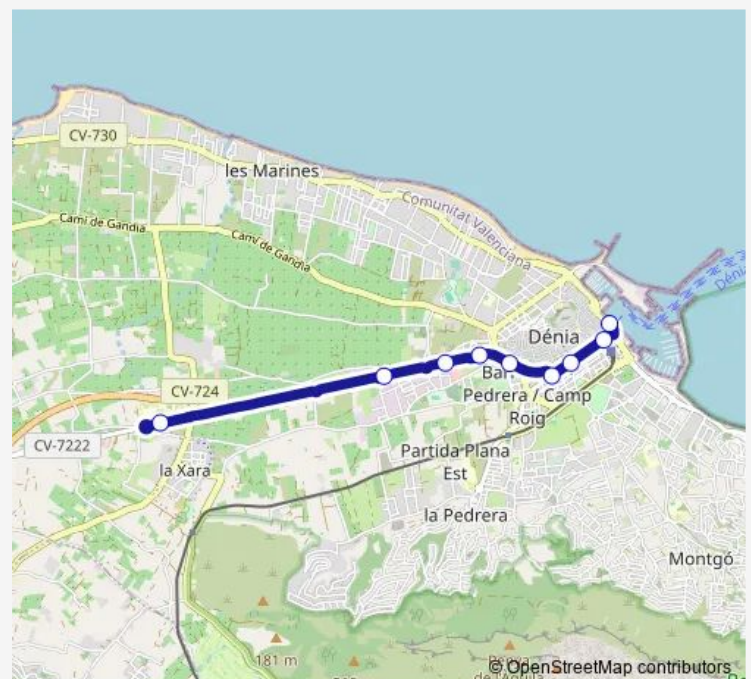

Thursday 07:45-22:15

Friday 07:45-22:15

Saturday 07:45-22:15

Sunday —

Route info

Direction: Hospital [Dénia]

Stops: 9

Trip Duration: 0 hour 15 min

■ L4 — Denía – Hospital Comarcal

BusMaps

Direction

Esplanada Cervantes [Dénia] — Hospital [Dénia]

9 stops

[Open route schedule](#)

Esplanada Cervantes [Dénia]

C/ Calderón (Centre social) [Dénia]