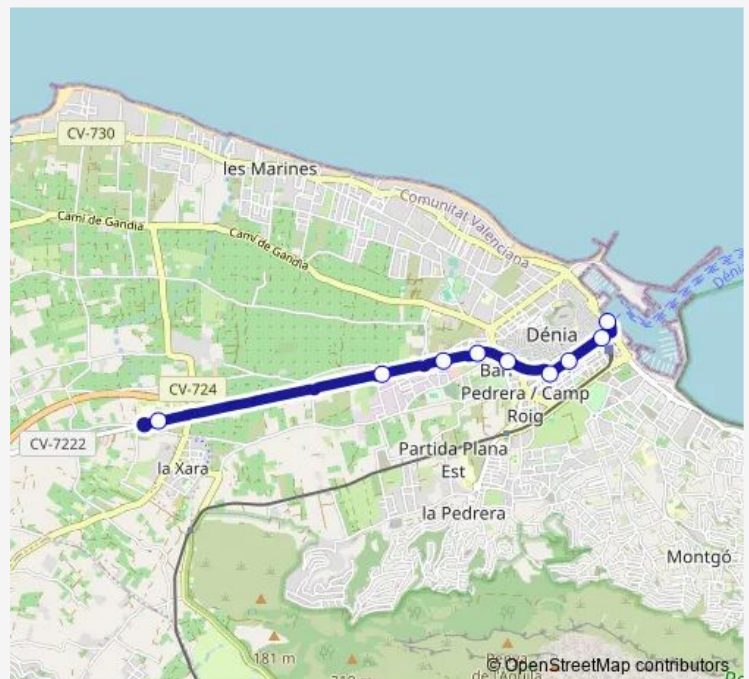

### Direction

Hospital [Dénia] — Esplanada Cervantes [Dénia]

9 stops

[Open route schedule](#)

Hospital [Dénia]

C/ Madrigueres Nord, 15B - front Tanatori [Dénia]

C/ Madrigueres, 7 - Clínica San Carlos [Dénia]

### Route schedule

Hospital [Dénia] — Esplanada Cervantes [Dénia]

Monday 07:45-22:15

Tuesday 07:45-22:15

Wednesday 07:45-22:15

Thursday 07:45-22:15

Friday 07:45-22:15

Saturday 07:45-22:15

### Route info

Direction: Hospital [Dénia]

Stops: 9

Trip Duration: 0 hour 15 min

■ L4 — Denia – Hospital Comarcal

## Direction

Esplanada Cervantes [Dénia] — Hospital [Dénia]

9 stops

[Open route schedule](#)

Esplanada Cervantes [Dénia]

C/ Calderón (Centre social) [Dénia]

C/ Diana (Calçats Mayordomo) [Dénia]

plaça Arxiduc Carles (junt herbolisteira) [Dénia]