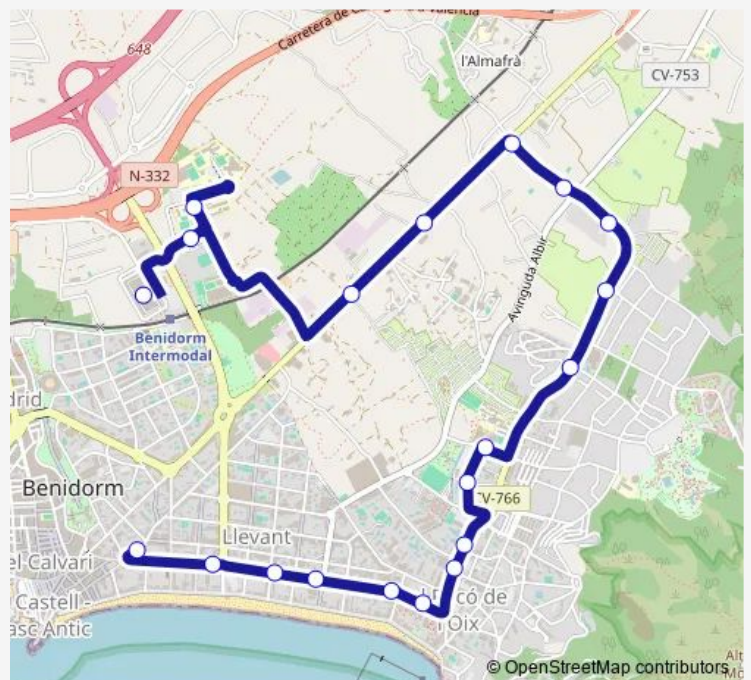

### Route info

Direction: C. Esperanto, 4 [Benidorm]

Stops: 18

Trip Duration: 0 hour 23 min