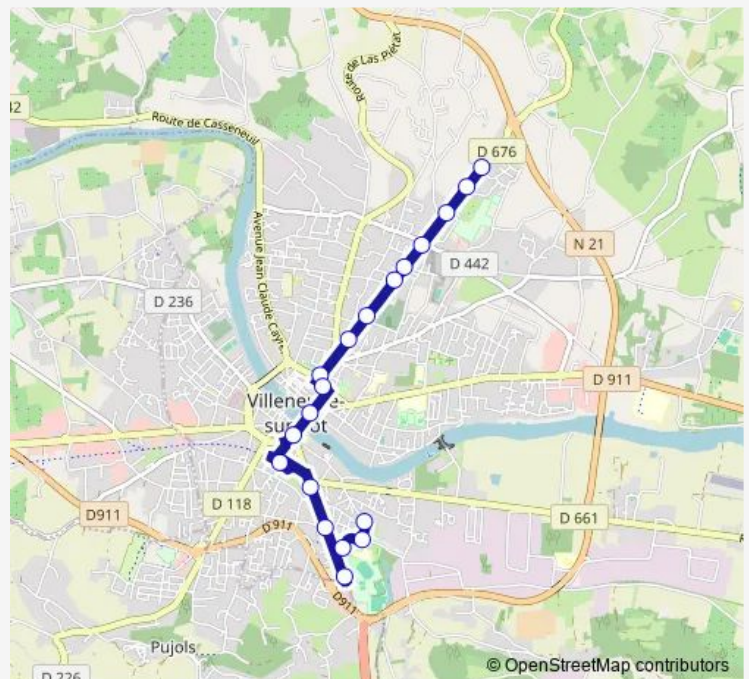

### Direction

Couffignal — Plein Sud Eysses

18 stops

[Open route schedule](#)

- Couffignal
- Rooy
- Lycée Leygues
- Carrère
- Parc F. Mitterrand
- Gare Routière
- Révolution
- Poste
- Libération
- Victor Hugo
- De Gaulle
- Bourgade
- Pasteur
- Eysses
- Acacias
- Paga
- Clos des Pins
- Plein Sud Eysses

### Route schedule

Couffignal — Plein Sud Eysses

Monday	07:00-19:11
Tuesday	07:00-19:11
Wednesday	07:00-19:11
Thursday	07:00-19:11
Friday	07:00-19:11
Saturday	08:28-18:27
Sunday	—

### Route info

Direction: Couffignal

Stops: 18

Trip Duration: 0 hour 27 min

L4 — Plein Sud Eysses<=>Couffignal

## Route info

Direction: Plein Sud Eysses

Stops: 19

Trip Duration: 0 hour 24 min

L4 Bus time schedules and route maps are available in an offline PDF at [busmaps.com](https://busmaps.com). Use the [busmaps.com](https://busmaps.com) website to see live bus times, train schedule or subway schedule, and step-by-step directions for all public transit in Villeneuve-sur-Lot