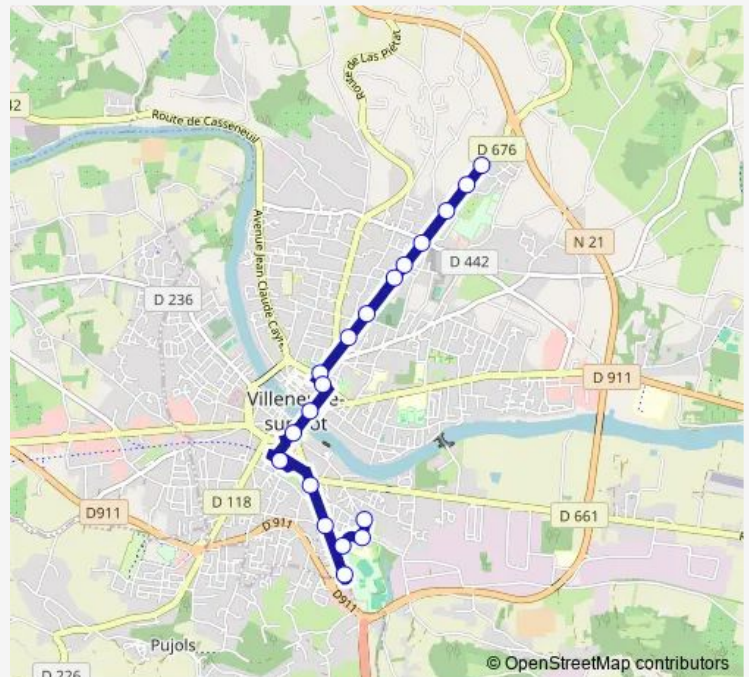

Bus L4 Plein Sud Eysses<=>Couffignal

[Go to website](#)

**Direction**

Couffignal — Plein Sud Eysses

18 stops

[Open route schedule](#)

- Couffignal
- Rooy
- Lycée Leygues
- Carrère
- Parc F. Mitterrand
- Gare Routière
- Révolution
- Poste
- Libération
- Victor Hugo
- De Gaulle
- Bourgade
- Pasteur
- Eysses
- Acacias
- Paga
- Clos des Pins
- Plein Sud Eysses

Route schedule

Couffignal — Plein Sud Eysses

Monday	07:00-19:11
Tuesday	07:00-19:11
Wednesday	07:00-19:11
Thursday	07:00-19:11
Friday	07:00-19:11
Saturday	08:28-18:27
Sunday	—

Route info

Direction: Couffignal

Stops: 18

Trip Duration: 0 hour 24 min

© OpenStreetMap contributors

## Route info

Direction: Plein Sud Eysses

Stops: 19

Trip Duration: 0 hour 18 min

L4 Bus time schedules and route maps are available in an offline PDF at [busmaps.com](https://busmaps.com). Use the [busmaps.com](https://busmaps.com) website to see live bus times, train schedule or subway schedule, and step-by-step directions for all public transit in Villeneuve-sur-Lot