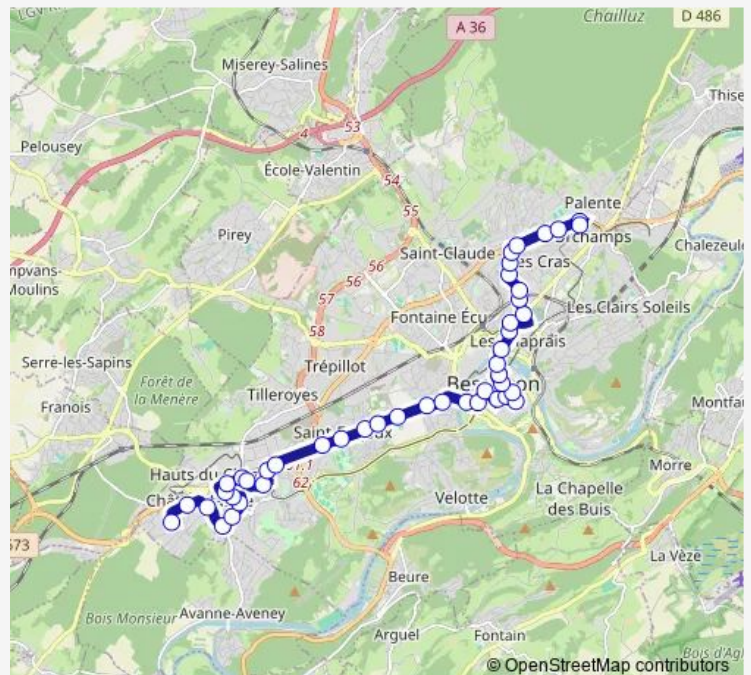

### Route schedule

Orchamps — Châteaufarine

Monday 05:35-23:11

Tuesday 05:35-23:09

Wednesday 05:35-23:09

Thursday 05:35-00:50<sup>+1</sup>

Friday 05:35-00:50<sup>+1</sup>

Saturday 05:35-00:50<sup>+1</sup>

### Route info

Direction: Orchamps

Stops: 42

Trip Duration: 0 hour 57 min

■ L4 — Châteaufarine <> Pôle Orchamps

Croix d'Arènes

La Butte

Jean Jaurès