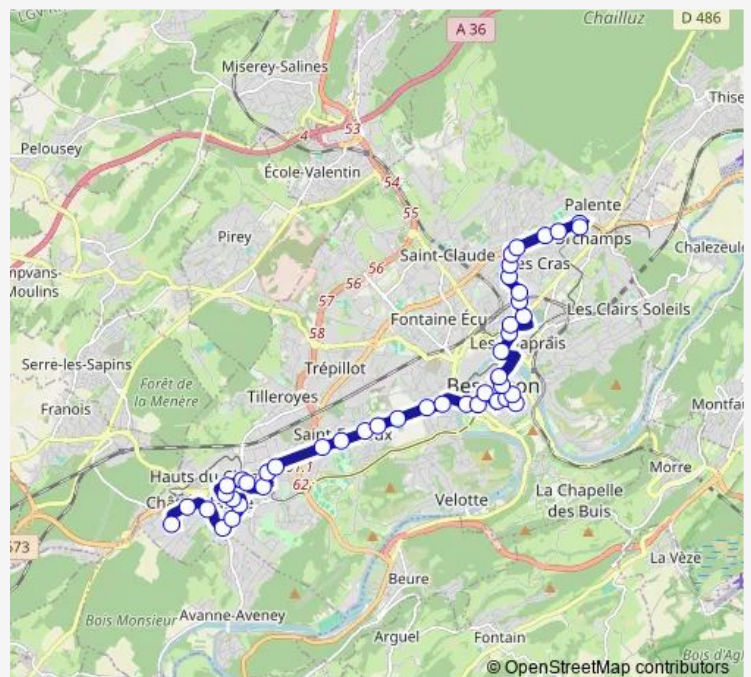

### Route schedule

Orchamps — Châteaufarine

Monday 05:35-23:11

Tuesday 05:35-23:09

Wednesday 05:35-23:11

Thursday 05:35-00:50<sup>+1</sup>

Friday 05:35-00:50<sup>+1</sup>

Saturday 05:35-00:50<sup>+1</sup>

### Route info

Direction: Orchamps

Stops: 42

Trip Duration: 0 hour 51 min

■ L4 — Châteaufarine <> Pôle Orchamps

Croix d'Arènes

La Butte

Jean Jaurès