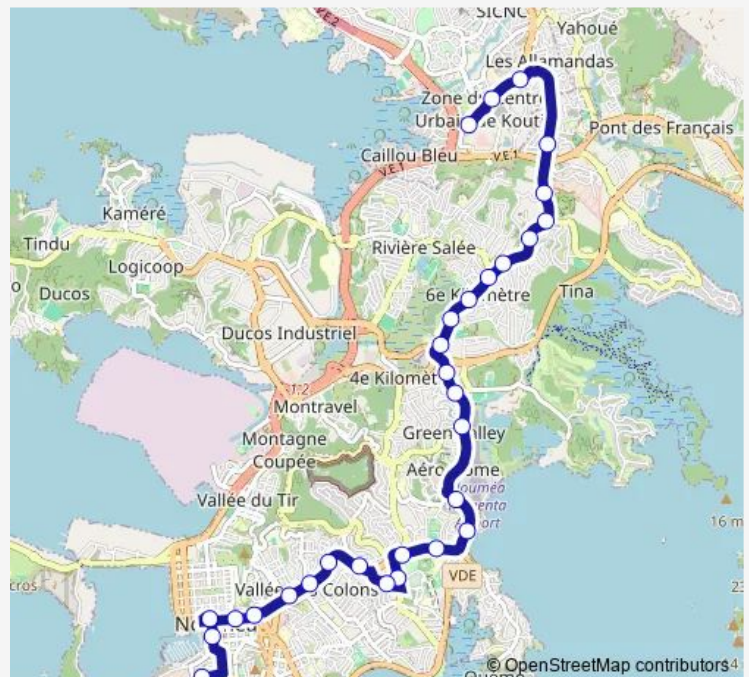

Plage DE Magenta

Aerodrome

Cherrier

Boissery

Dumas

Iekawe

Cimetiere

Circulaire

Saturday 05:15-19:10

Sunday 06:00-18:45

Route info

Direction: Place Moselle

Stops: 30

Trip Duration: 0 hour 32 min

L4 — Dumbea Centre / College Baudoux

Buffon

Moulin

Madrepores

Voltaire

Meyer

Alamandas

Stop

Dumbea Centre

Stop

Stops: 32

Trip Duration: 0 hour 39 min

Madrepores

Voltaire

Meyer

Alamandas

Stop

Dumbea Centre