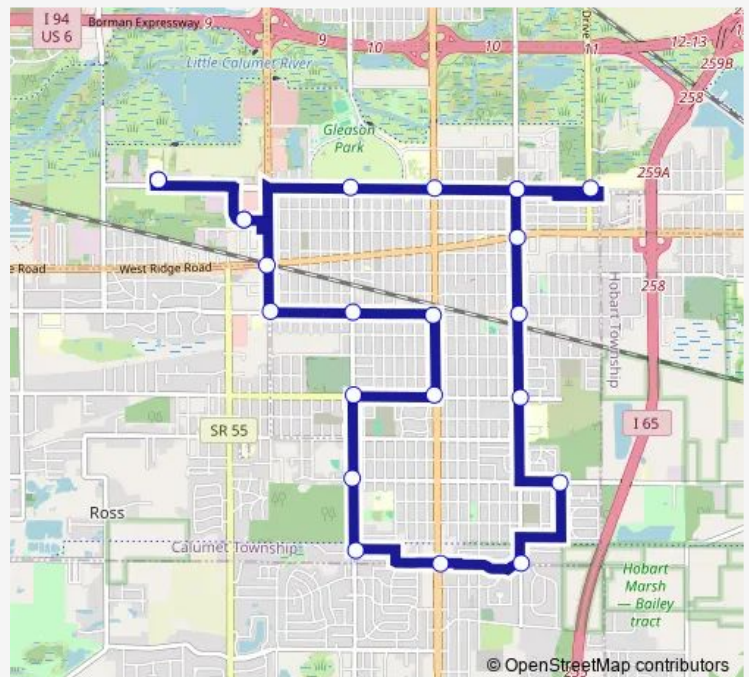

53rd & Broadway

53rd & Georgia

49th & Tennessee

45th & Georgia

41st & Georgia

Ridge Rd & Georgia

35th & Georgia

Career Center

35th & Georgia

35th & Broadway

35th & Harrison

Route schedule

Arc Bridges/Steel City — Arc Bridges/Steel City

Monday 06:02-19:05

Tuesday 06:02-19:05

Wednesday 06:02-19:05

Thursday 06:02-19:05

Friday 06:02-19:05

Saturday 10:05-18:00

Sunday —

Route info

Direction: Arc Bridges/Steel City

Stops: 23

Trip Duration: 0 hour 50 min

L4 — University Park

Village Center Rear Entrance

Arc Bridges/Steel City

L4 Bus time schedules and route maps are available in an offline PDF at busmaps.com. Use the busmaps.com website to see live bus times, train schedule or subway schedule, and step-by-step directions for all public transit in Crown Point