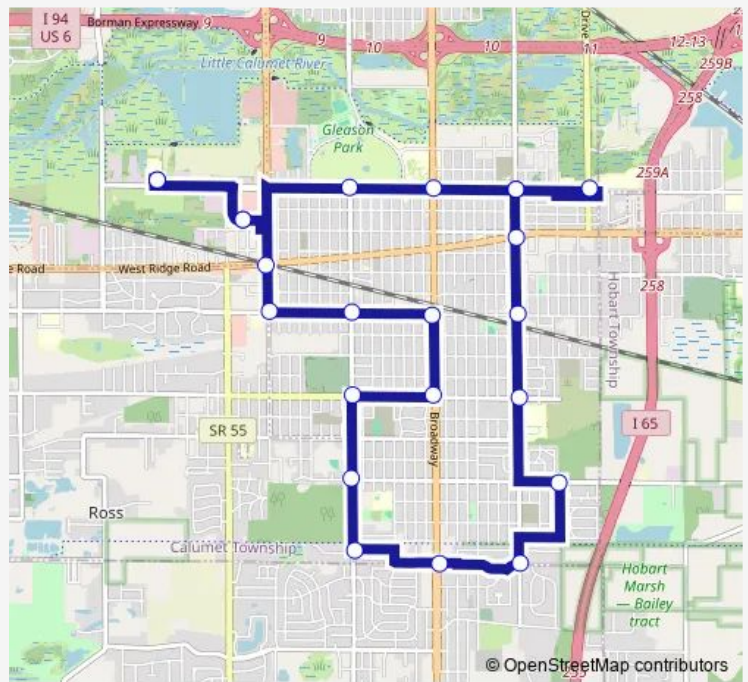

Bus L4 University Park

[Go to website](#)

Direction
 Arc Bridges/Steel City — Arc Bridges/Steel City
 23 stops
[Open route schedule](#)

- Arc Bridges/Steel City
- Village Center Rear Entrance
- Ridge & Grant
- 41st & Grant
- 41st & Harrison
- 41st & Broadway
- 45th & Broadway
- 45th & Harrison
- 49th & Harrison
- 52nd & Harrison
- 53rd & Broadway
- 53rd & Georgia
- 49th & Tennessee
- 45th & Georgia
- 41st & Georgia
- Ridge Rd & Georgia
- 35th & Georgia
- Career Center
- 35th & Georgia
- 35th & Broadway
- 35th & Harrison

Route schedule
 Arc Bridges/Steel City — Arc Bridges/Steel City

Monday	06:02-19:05
Tuesday	06:02-19:05
Wednesday	06:02-19:05
Thursday	06:02-19:05
Friday	06:02-19:05
Saturday	10:05-18:00
Sunday	—

Route info
 Direction: Arc Bridges/Steel City
 Stops: 23
 Trip Duration: 1 hour 0 min

Village Center Rear Entrance

Arc Bridges/Steel City

L4 Bus time schedules and route maps are available in an offline PDF at busmaps.com. Use the busmaps.com website to see live bus times, train schedule or subway schedule, and step-by-step directions for all public transit in Crown Point

The schedule is provided in the local timezone. Times with "(+1)" indicate departures on the next day.

PDF file created on 2025-01-16

2024 BusMaps.com - All Rights Reserved