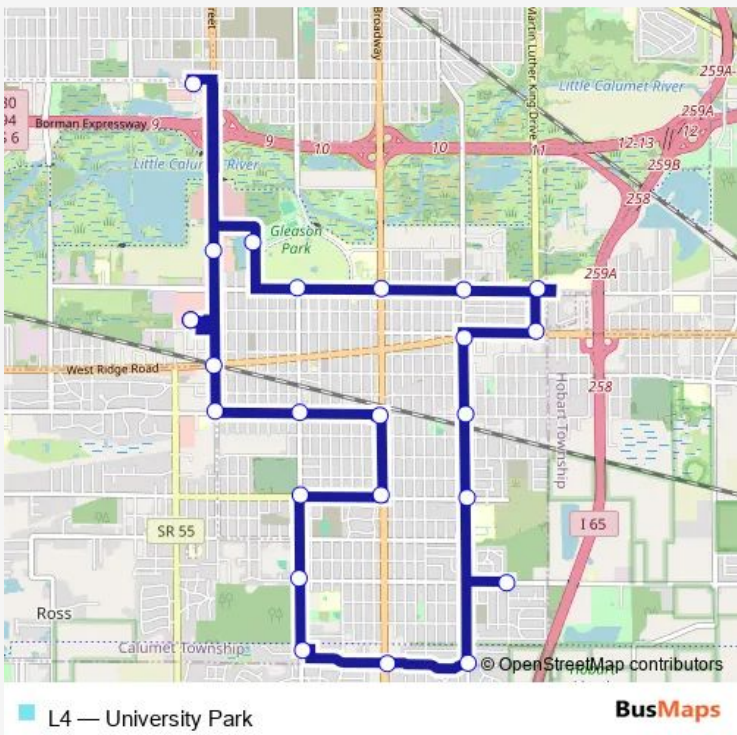

Bus L4 University Park

[Go to website](#)

Direction
 Village Center Rear Entrance — Village Center Rear Entrance

24 stops

[Open route schedule](#)

- Village Center Rear Entrance
- Ridge & Grant
- 41st Ave & Grant St
- 41st & Harrison
- 41st & Broadway
- 45th & Broadway
- 45th & Harrison
- 49th & Harrison
- 52nd & Harrison
- 53rd & Broadway
- 53rd & Georgia
- 49th & Tennessee
- 45th & Georgia
- 41st & Georgia
- Ridge Rd & Georgia
- Martin Luther King Dr & Ridge Rd
- Career Center
- 35th & Georgia
- 35th & Broadway
- 35th & Harrison
- 3280 Pierce

Route schedule
 Village Center Rear Entrance — Village Center Rear Entrance

Monday	06:00-20:00
Tuesday	06:00-20:00
Wednesday	06:00-20:00
Thursday	06:00-20:00
Friday	06:00-20:00
Saturday	10:00-18:00
Sunday	—

Route info

Direction: Village Center Rear Entrance

Stops: 24

Trip Duration: 0 hour 55 min

County Market Plaza

Aldi

Village Center Rear Entrance

L4 Bus time schedules and route maps are available in an offline PDF at busmaps.com. Use the busmaps.com website to see live bus times, train schedule or subway schedule, and step-by-step directions for all public transit in Crown Point