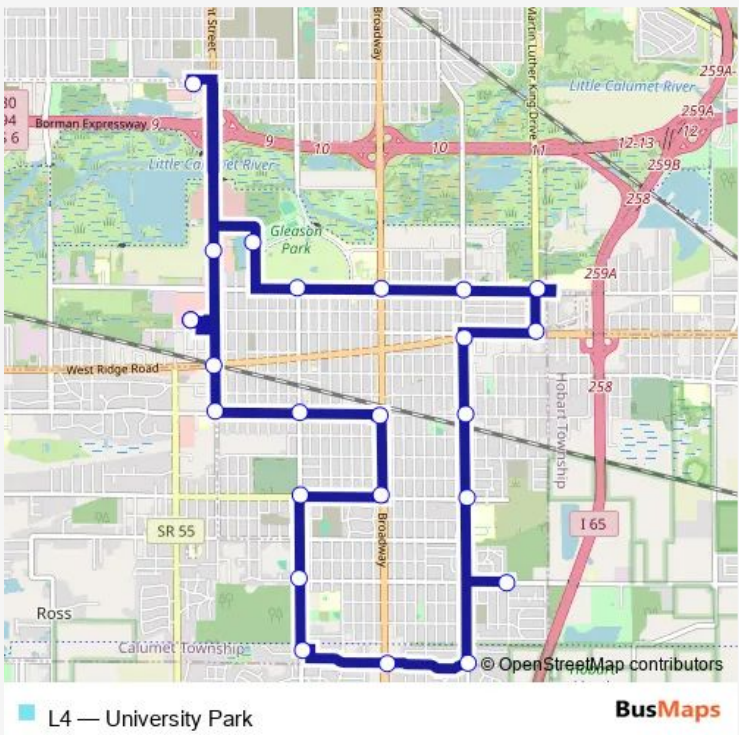

Bus L4 University Park

[Go to website](#)

Direction
 Village Center Rear Entrance — Village Center Rear Entrance

24 stops

[Open route schedule](#)

- Village Center Rear Entrance
- Ridge & Grant
- 41st Ave & Grant St
- 41st & Harrison
- 41st & Broadway
- 45th & Broadway
- 45th & Harrison
- 49th & Harrison
- 52nd & Harrison
- 53rd & Broadway
- 53rd & Georgia
- 49th & Tennessee
- 45th & Georgia
- 41st & Georgia
- Ridge Rd & Georgia
- Martin Luther King Dr & Ridge Rd
- Career Center
- 35th & Georgia
- 35th & Broadway
- 35th & Harrison
- 3280 Pierce

Route schedule
 Village Center Rear Entrance — Village Center Rear Entrance

| | |
|-----------|-------------|
| Monday | 06:00-20:00 |
| Tuesday | 06:00-20:00 |
| Wednesday | 06:00-20:00 |
| Thursday | 06:00-20:00 |
| Friday | 06:00-20:00 |
| Saturday | 10:00-18:00 |
| Sunday | — |

Route info

Direction: Village Center Rear Entrance

Stops: 24

Trip Duration: 0 hour 55 min

County Market Plaza

Aldi

Village Center Rear Entrance

L4 Bus time schedules and route maps are available in an offline PDF at busmaps.com. Use the busmaps.com website to see live bus times, train schedule or subway schedule, and step-by-step directions for all public transit in Crown Point