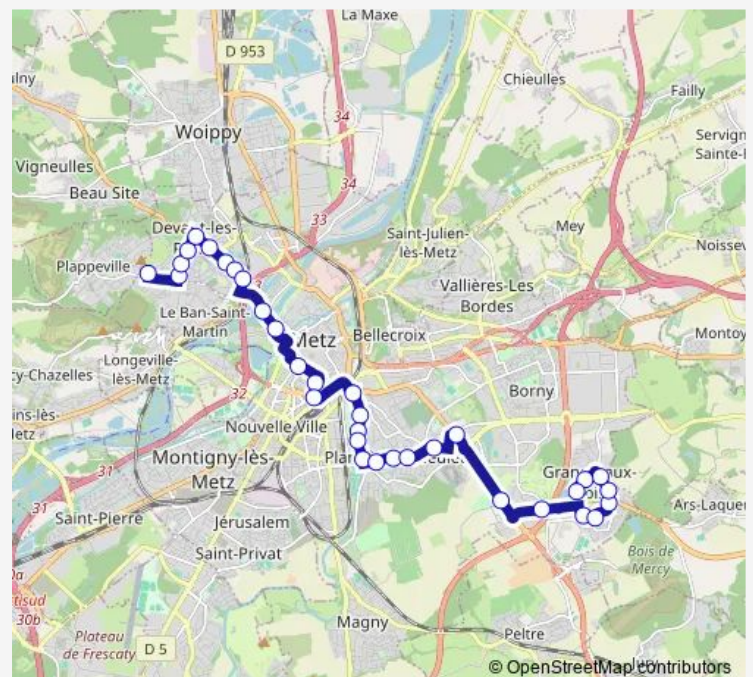

Tignomont

Fort Moselle

Square DU Luxembourg

Republique

ST-Nicolas

Gare

Seille

Friant

Thursday 05:43-00:45<sup>+1</sup>

Friday 05:43-00:45<sup>+1</sup>

Saturday 05:07-00:45<sup>+1</sup>

Sunday 07:50-22:31

Route info

Direction: Pres ST-Jacques

Stops: 35

Trip Duration: 0 hour 39 min

## Direction

Felix Marechal — LE Lac

33 stops

[Open route schedule](#)

Felix Marechal

LES Vignes

Mirabelles

LA Butte