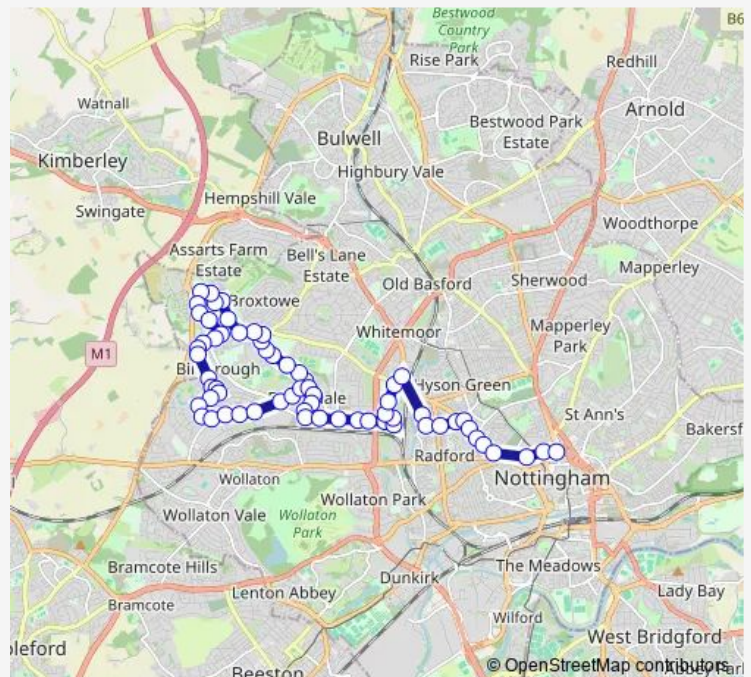

### Direction

Falston Road — Victoria Centre

66 stops

[Open route schedule](#)

- Falston Road
- Ranmere Road
- Beechdale Road
- Indoor Bowls
- Kingsbury Drive
- Denewood Crescent
- Highwood Avenue
- Fircroft Avenue
- Beechdale Road Top
- ASDA
- Helston Drive
- Tangmere Crescent
- Calverton Drive
- Strelley Club
- Prestwick Close
- Cranwell Road
- Lancaster Way
- Barwell Drive
- Morris Road
- The Rose
- St Michaels Avenue

### Route schedule

Falston Road — Victoria Centre

Monday	09:35-13:35
Tuesday	09:35-13:35
Wednesday	09:35-13:35
Thursday	09:35-13:35
Friday	09:35-13:35
Saturday	09:35-13:35
Sunday	—

### Route info

Direction: Falston Road

Stops: 66

Trip Duration: 0 hour 55 min

L4 — Nottingham - Beechdale [locallink]

Melbury Road

Melford Crescent

Gayton Close

## Route info

Direction: Victoria Centre

Stops: 67

Trip Duration: 0 hour 50 min

Falston Road

Ranmere Road

Frampton Road

Ambergate Road