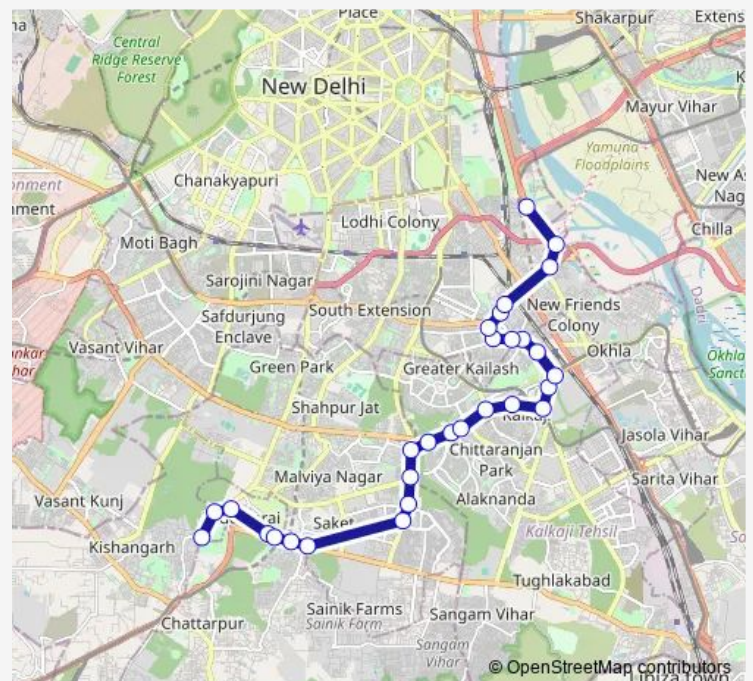

### Route schedule

Mehrauli Terminal — Isbt Sarai Kale Khan

Monday 06:06-22:50

Tuesday 06:06-22:50

Wednesday 06:06-22:50

Thursday 06:06-22:50

Friday 06:06-22:50

Saturday 06:06-22:50

Sunday 06:06-22:50

### Route info

Direction: Mehrauli Terminal

Stops: 29

Trip Duration: 1 hour 6 min

427adown

BusMaps

East of Kailash B-Block

Garhi Gaon