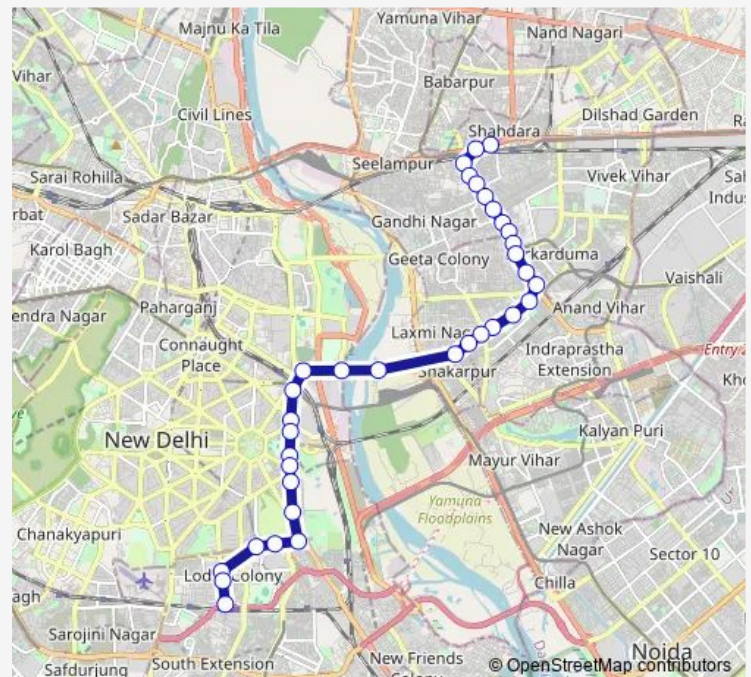

### Route schedule

Shahdara Terminal — Kushak Nallah Depot

Monday 20:55-22:47

Tuesday 20:55-22:47

Wednesday 20:55-22:47

Thursday 20:55-22:47

Friday 20:55-22:47

Saturday 20:55-22:47

Sunday 20:55-22:47

### Route info

Direction: Shahdara Terminal

Stops: 35

Trip Duration: 1 hour 6 min

418extup

Ito

Supreme Court / Pragati Maidan Metro Station

Pragati Maidan Gate 5