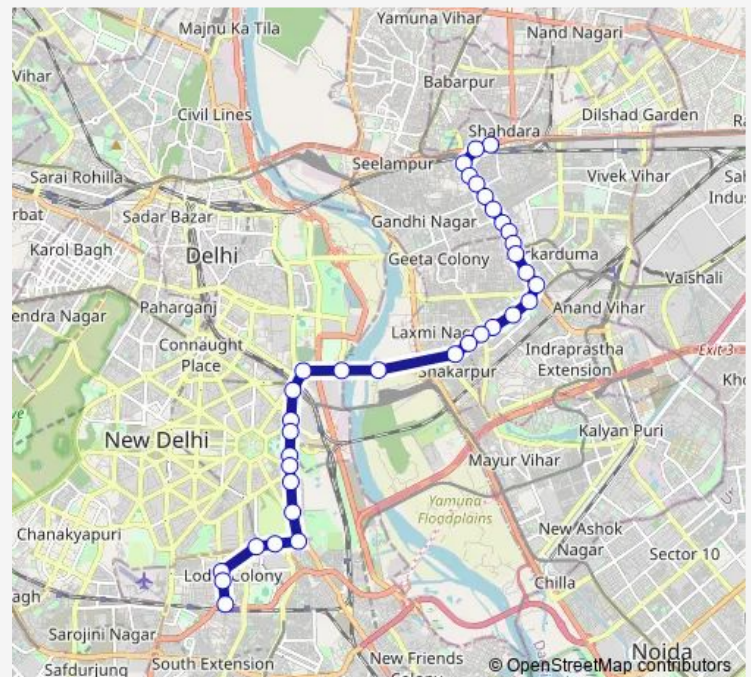

### Route schedule

Shahdara Terminal — Kushak Nallah Depot

Monday 20:55-22:47

Tuesday 20:55-22:47

Wednesday 20:55-22:47

Thursday 20:55-22:47

Friday 20:55-22:47

Saturday 20:55-22:47

Sunday 20:55-22:47

### Route info

Direction: Shahdara Terminal

Stops: 35

Trip Duration: 1 hour 6 min

418extup

Ito

Supreme Court / Pragati Maidan Metro Station

Pragati Maidan Gate 5