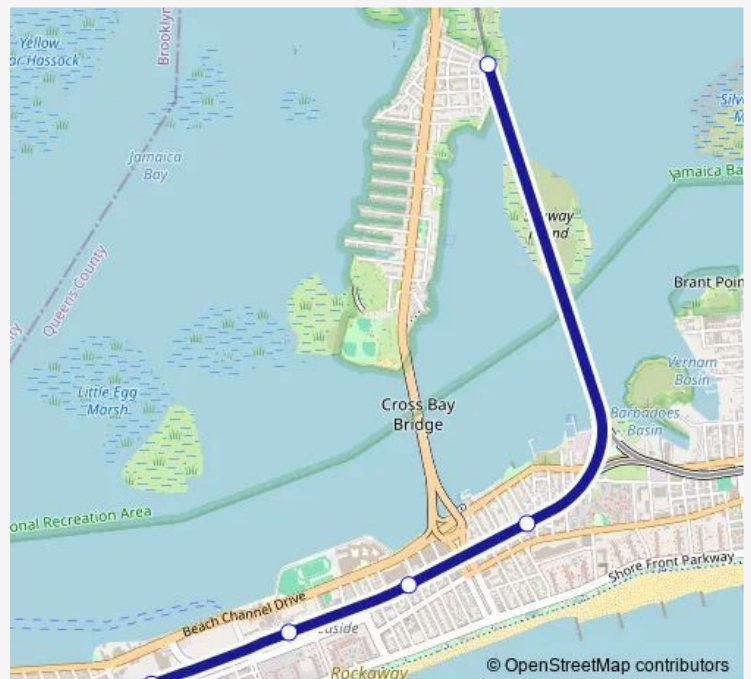

Metro S Rockaway Park Shuttle

[Go to website](#)

Direction

Broad Channel — Rockaway Park-Beach 116 St

5 stops

[Open route schedule](#)

Broad Channel

Beach 90 St

Beach 98 St

Beach 105 St

Rockaway Park-Beach 116 St

Route schedule

Broad Channel — Rockaway Park-Beach 116 St

Monday 00:19-23:55

Tuesday 00:19-23:55

Wednesday 00:19-23:55

■ S — Rockaway Park Shuttle

Direction

Rockaway Park-Beach 116 St — Broad Channel

5 stops

[Open route schedule](#)

Rockaway Park-Beach 116 St

Beach 105 St

Beach 98 St

Beach 90 St

Broad Channel

Route schedule

Rockaway Park-Beach 116 St — Broad Channel

Monday	00:41-00:20 ⁺¹
Tuesday	00:41-00:20 ⁺¹
Wednesday	00:41-00:20 ⁺¹
Thursday	00:41-00:20 ⁺¹
Friday	00:41-00:20 ⁺¹
Saturday	00:41-00:21 ⁺¹
Sunday	00:41-00:11 ⁺¹