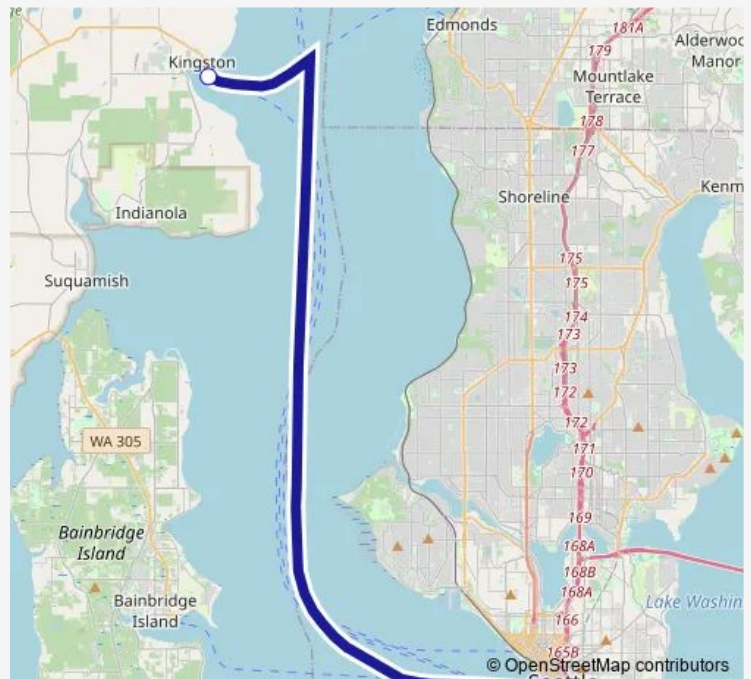

Ferry 401 Kingston-Seattle Fast Ferry

[Go to website](#)

Direction

Kingston Ferry Dock — Pier 50 Seattle Ferry Dock

2 stops

[Open route schedule](#)

Kingston Ferry Dock

Pier 50 Seattle Ferry Dock

Route schedule

Kingston Ferry Dock — Pier 50 Seattle Ferry Dock

Monday 05:25-17:55

Tuesday 05:25-17:55

Wednesday 05:25-17:55

Thursday 05:25-17:55

Friday 05:25-17:55

Saturday —

Sunday —

Route info

Direction: Kingston Ferry Dock

Stops: 2

Trip Duration: 0 hour 39 min

401 — Kingston-Seattle Fast Ferry

401 Ferry time schedules and route maps are available in an offline PDF at busmaps.com. Use the busmaps.com website to see live bus times, train schedule or subway schedule, and step-by-step directions for all public transit in Seattle