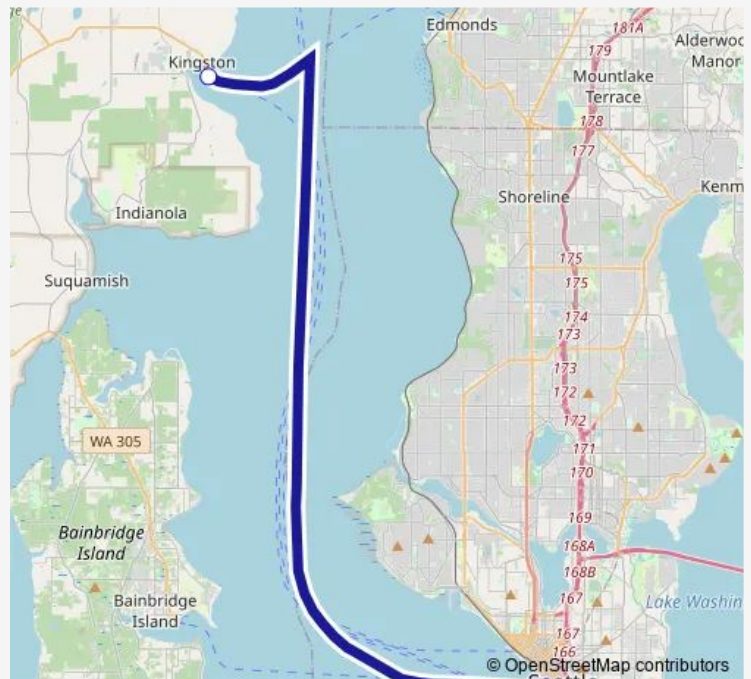

Ferry 401 Kingston-Seattle Fast Ferry

[Go to website](#)

Direction

Kingston Ferry Dock — Pier 50 Seattle Ferry Dock

2 stops

[Open route schedule](#)

Kingston Ferry Dock

Pier 50 Seattle Ferry Dock

Route schedule

Kingston Ferry Dock — Pier 50 Seattle Ferry Dock

Monday 05:25-17:55

Tuesday 05:25-17:55

Wednesday 05:25-17:55

Thursday 05:25-17:55

Friday 05:25-17:55

Saturday —

Sunday —

Route info

Direction: Kingston Ferry Dock

Stops: 2

Trip Duration: 0 hour 39 min

401 — Kingston-Seattle Fast Ferry

401 Ferry time schedules and route maps are available in an offline PDF at busmaps.com. Use the busmaps.com website to see live bus times, train schedule or subway schedule, and step-by-step directions for all public transit in Seattle