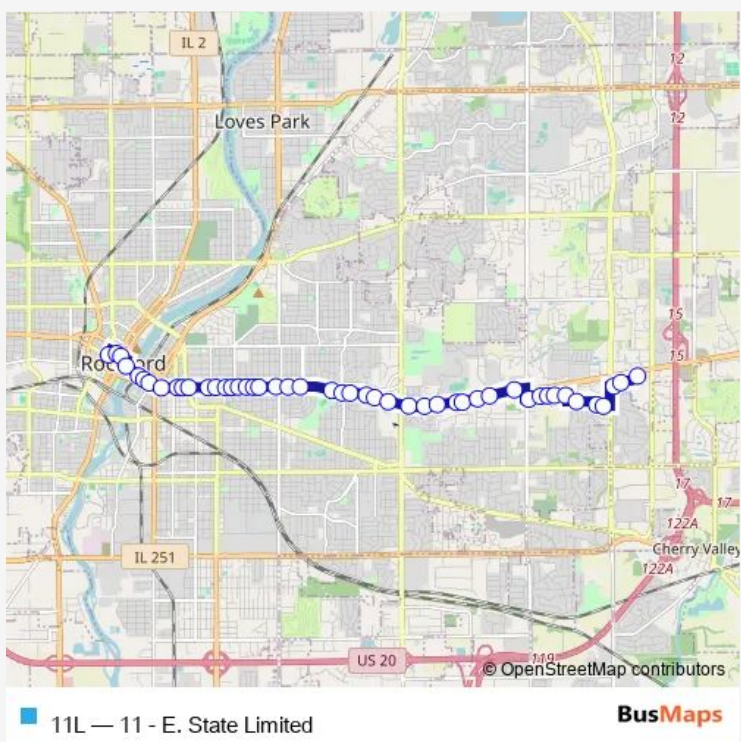

Bus 11L 11 - E. State Limited

[Go to website](#)

Direction
 Walton Walmart-S — Downtown Transfer Center
 51 stops
[Open route schedule](#)

- Walton Walmart-S
- Argus Givannis-N-Inbound
- Argus Amphitheater-NEC-Inbound
- Argus Buckley-N-Inbound
- Argus Ware-NEC-Inbound
- Argus Deane-NEC-Inbound
- E State Target-N-Inbound
- Puri Pkwy Schnucks-N-Inbound
- Puri Pkwy Puri Dr-N-Inbound
- Mulford Village Bienterra Trail-N-Inbound
- Mulford Village Chase Bank-E-Inbound
- Executive Pkwy Mulford Village-E
- Strathmoor Bancroft-N-Inbound
- Strathmoor Gramercy-N-Inbound
- OSF Strathmoor-NWC-Inbound
- Strathmoor OSF Emergency-NWC-Inbound
- Strathmoor Roxbury-NEC-Inbound
- Roxbury Rockford Orthodontics-W-Inbound
- Roxbury East State-NWC-Inbound
- E State OSF Center for Health-NEC-Inbound
- E State Rockford University-NEC-Inbound

Route schedule
 Walton Walmart-S — Downtown Transfer Center

Monday	—
Tuesday	—
Wednesday	—
Thursday	—
Friday	—
Saturday	—
Sunday	04:40

Route info
 Direction: Walton Walmart-S
 Stops: 51
 Trip Duration: 0 hour 30 min

E State 2nd St-NEC-Inbound

E State 1st St-NEC-Inbound

E State Madison-NEC-Inbound

W State Luther Center-N-Inbound

Mulberry N Main-NEC-Inbound

Mulberry Church-NEC-Inbound

Direction

Downtown Transfer Center — Walton Walmart-S

Direction: Downtown Transfer Center

Stops: 47

Trip Duration: 0 hour 25 min

E State Don Carter Lanes-S-Outbound

E State Lynmar

E State @ Mary's Market St

E State Equality Lodge-S-Outbound

E State Flintridge-S-Outbound