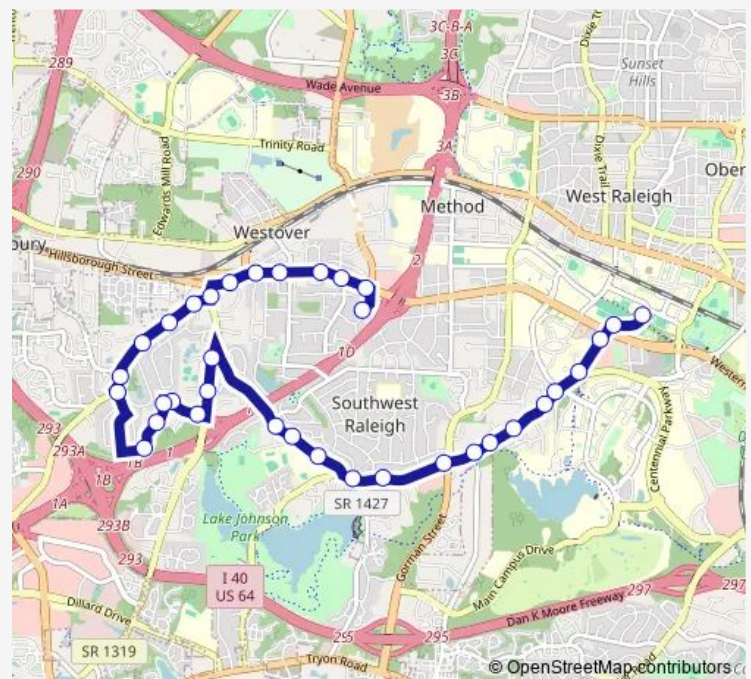

Athens Dr at Smithdale Dr

Jones Franklin Rd at Barringer Dr (North)

Jones Franklin Rd at Barringer Dr (South)

Fort Sumter Rd at Jones Franklin Rd

Fort Sumter Rd at Dana Dr

Dana Dr at Fort Sumter Rd

Dana Dr at Brook Hill Apts (across)

Route schedule

Morrill Dr at Carmichael Gym — Schaub Dr at Sandlin Pl

Monday 06:19-22:13

Tuesday 06:19-22:13

Wednesday 06:19-22:13

Thursday 06:19-22:13

Friday 06:19-22:13

Saturday 06:28-22:13

Sunday 06:28-22:13

Route info

Direction: Morrill Dr at Carmichael Gym

Stops: 35

Trip Duration: 0 hour 34 min

11L — Buck Jones Connector

Dana Dr At Jefferies Rd

Norman Pl at Buck Jones Rd

Direction: Schaub Dr at Sandlin Pl

Stops: 25

Trip Duration: 0 hour 20 min

11L Bus time schedules and route maps are available in an offline PDF at busmaps.com. Use the busmaps.com website to see live bus times, train schedule or subway schedule, and step-by-step directions for all public transit in Raleigh