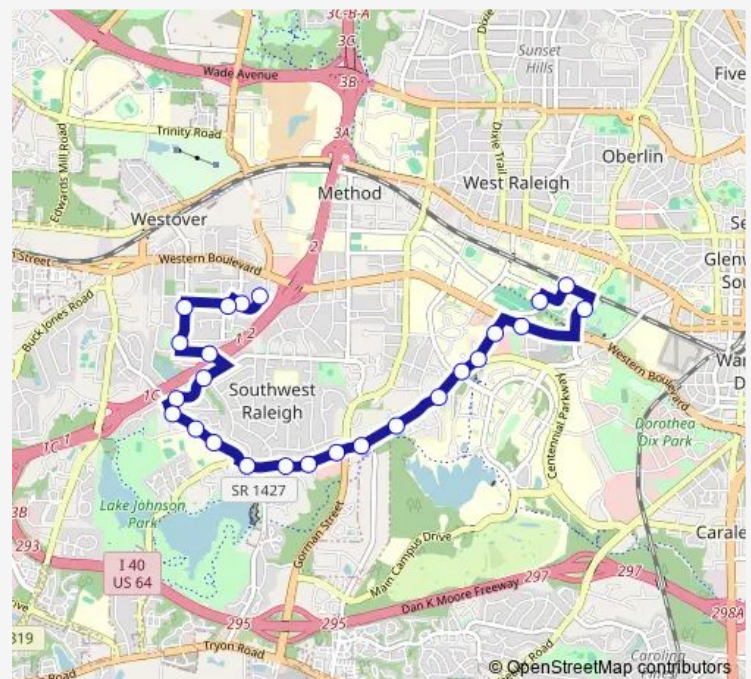

### Route schedule

Schaub Dr at Sandlin PI — Morrill Dr at Carmichael Gym

Monday 05:55-21:49

Tuesday 05:55-21:49

Wednesday 05:55-21:49

Thursday 05:55-21:49

Friday 05:55-21:49

Saturday 06:55-21:49

### Route info

Direction: Schaub Dr at Sandlin PI

Stops: 25

Trip Duration: 0 hour 19 min

11I — Buck Jones Connector

Western Blvd at Nazareth St

Pullen Rd at Cates Ave

Dunn Ave at Jeter Dr (Coliseum Parking Deck)

Morrill Dr at Carmichael Gym

**Direction**

Morrill Dr at Carmichael Gym — Schaub Dr at Sandlin Pl

39 stops

[Open route schedule](#)

Morrill Dr at Carmichael Gym

Morrill Dr at Faucette Dr

Avent Ferry Complex

## Route info

Direction: Morrill Dr at Carmichael Gym

Stops: 39

Trip Duration: 0 hour 36 min

Dana Dr at Jefferies St

Norman Pl at Buck Jones Rd

Buck Jones Rd at Bashford Rd

Buck Jones Rd at Portree Pl