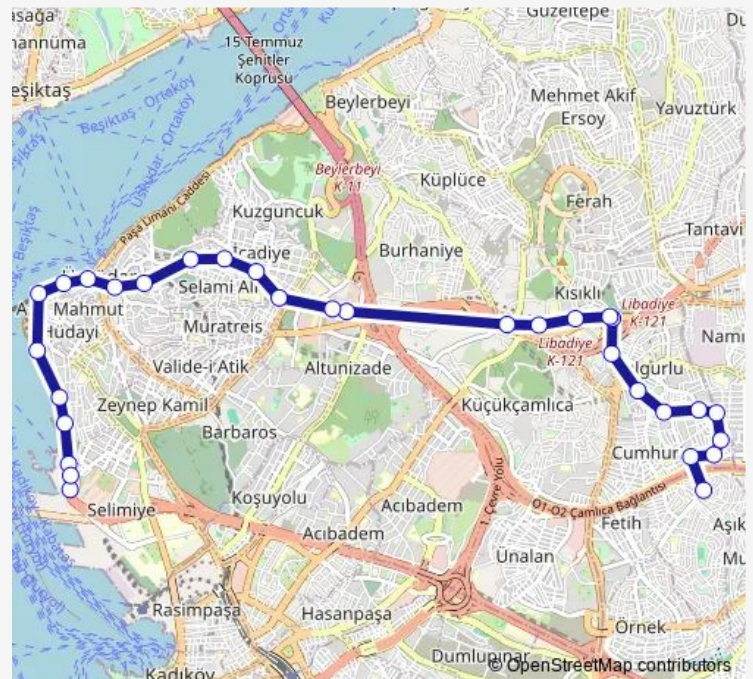

Bus 11I Harem Peronlar 2 - Esatpaşa

[Go to website](#)

Direction

Harem Peronlar 2 — Esatpaşa

27 stops

[Open route schedule](#)

Harem Peronlar 2

Harem

Üsküdar Sahil Yolu

İhsaniye İskele Sokak

KIZ Kulesi

Şemsipaşa Askeri Sosyal Tesisleri

Şemsipaşa

Üsküdar Marmaray

Şehit Çetin Can

Setbaşı

Fistikağacı

Kuruçeşme

Bağlarbaşı Kültür Merkezi

Bağlarbaşı

Şehit Erol Olçok

Altunizade

Millet Bahçesi

Kisikli

Çamlıca Şehit Onur Ensar Ayanoglu İlkokulu

Bulgurlu

Gaziler

Route schedule

Harem Peronlar 2 — Esatpaşa

Monday 06:40-16:00

Tuesday 06:40-16:00

Wednesday 06:40-16:00

Thursday 06:40-16:00

Friday 06:40-16:00

Saturday 06:40-08:00

Sunday —

Route info

Direction: Harem Peronlar 2

Stops: 27

Trip Duration: 0 hour 27 min

11I — Harem Peronlar 2 - Esatpaşa

BusMaps