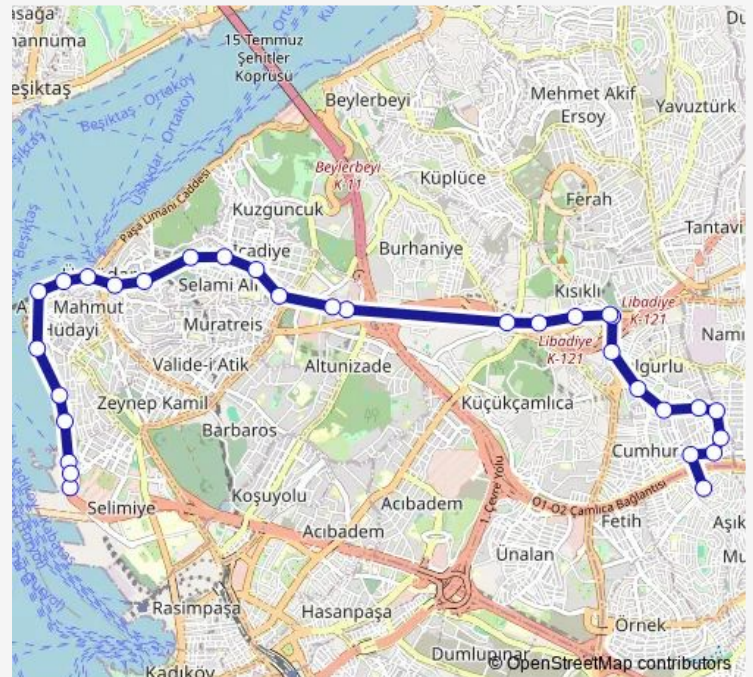

Thursday 06:40-16:00

Friday 06:40-16:00

Saturday 06:40-08:00

Sunday —

Route info

Direction: HAREM PERONLAR 2

Stops: 27

Trip Duration: 0 hour 27 min